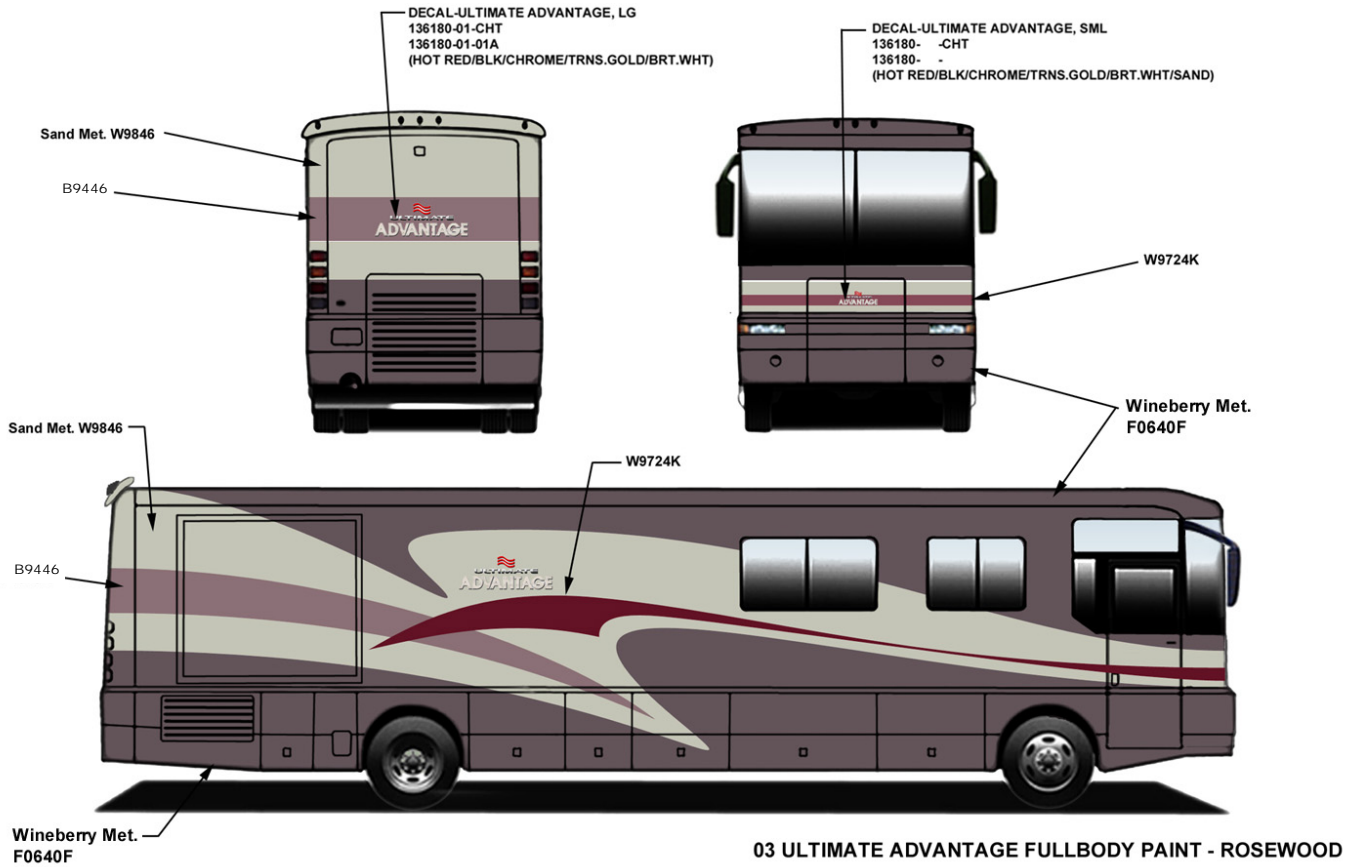

2003 ULTIMATE ADVANTAGE w/FULL BODY PAINT PACKAGE 92K