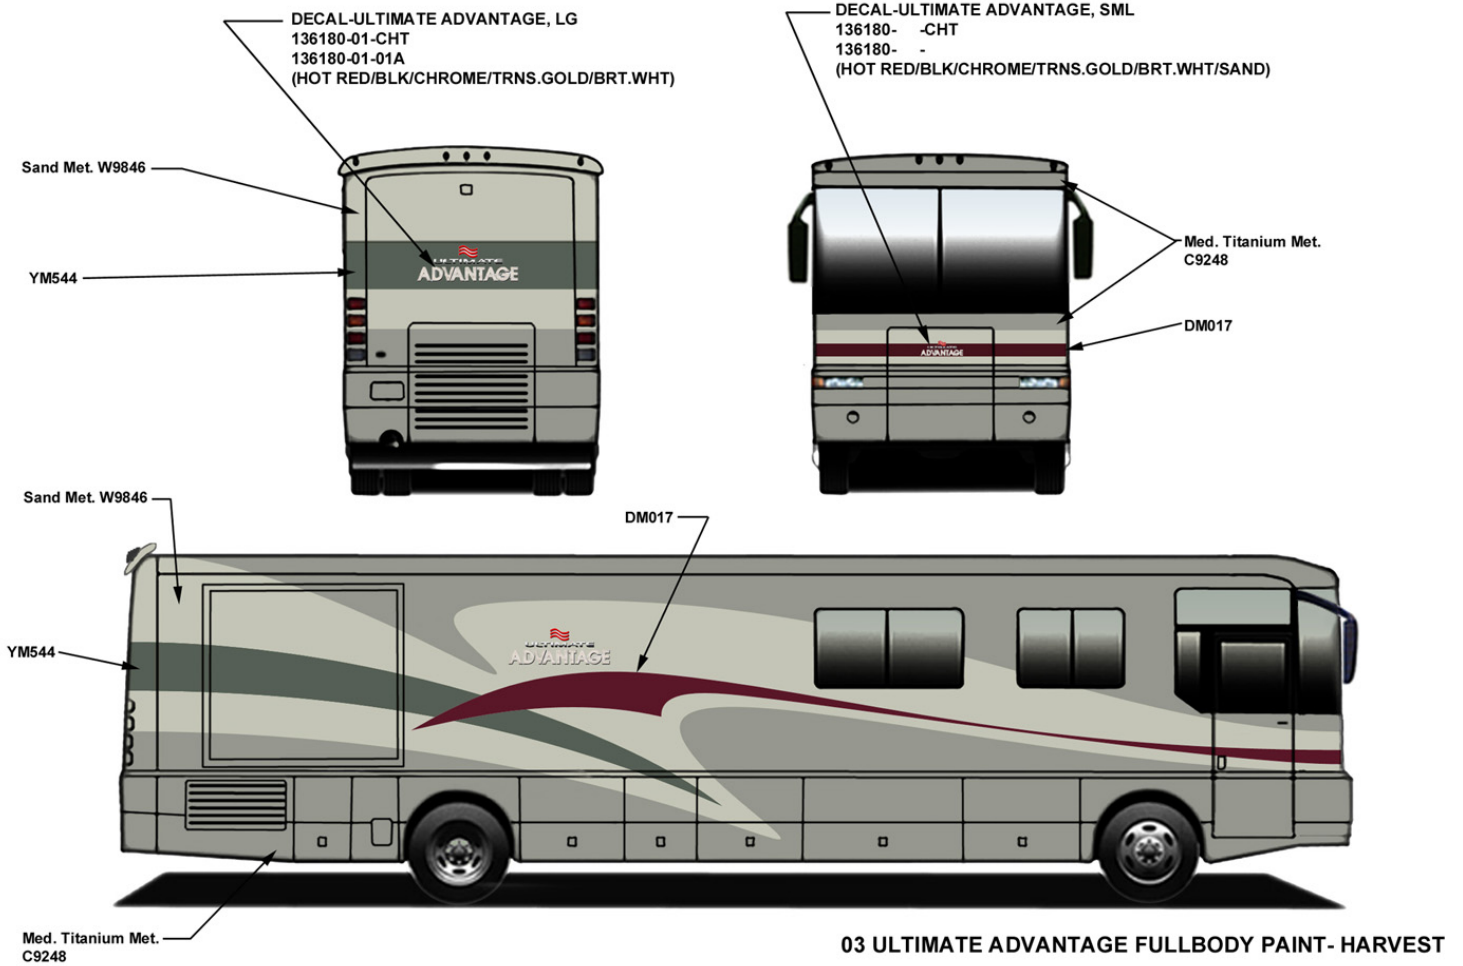

2003 ULTIMATE ADVANTAGE w/FULL BODY PAINT PACKAGE 24E