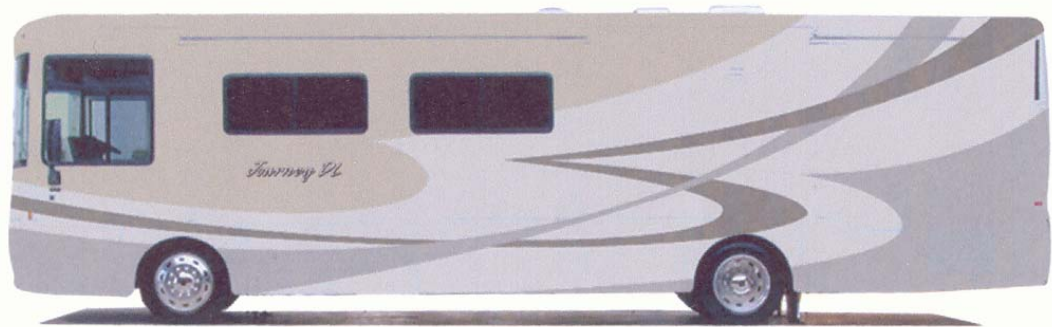

2003 JOURNEY w/FULL BODY PAINT PACKAGE 27A

Mocha Pkg.

- CDI-MM329
- CDI-YM293
- CDI-LM423
- CDI-DM077

Paint specifaicon: Sherwin Williams
Unit painted by: CDI, LLC
305 Nerem Dr.
Forest City, IA 50436
(641) 585-5900