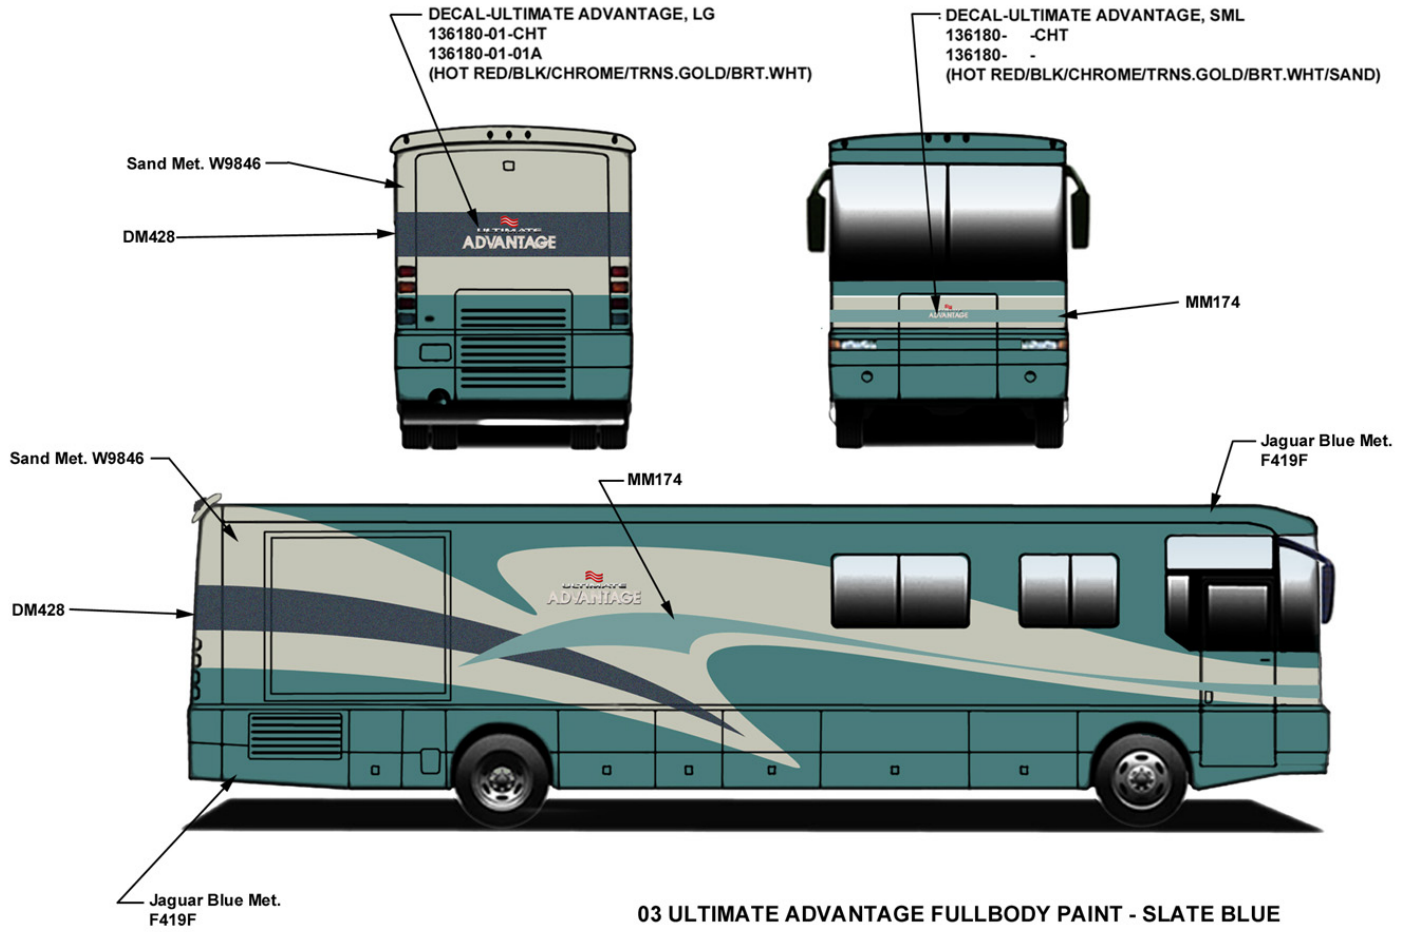

2003 ULTIMATE ADVANTAGE w/FULL BODY PAINT PACKAGE 27G