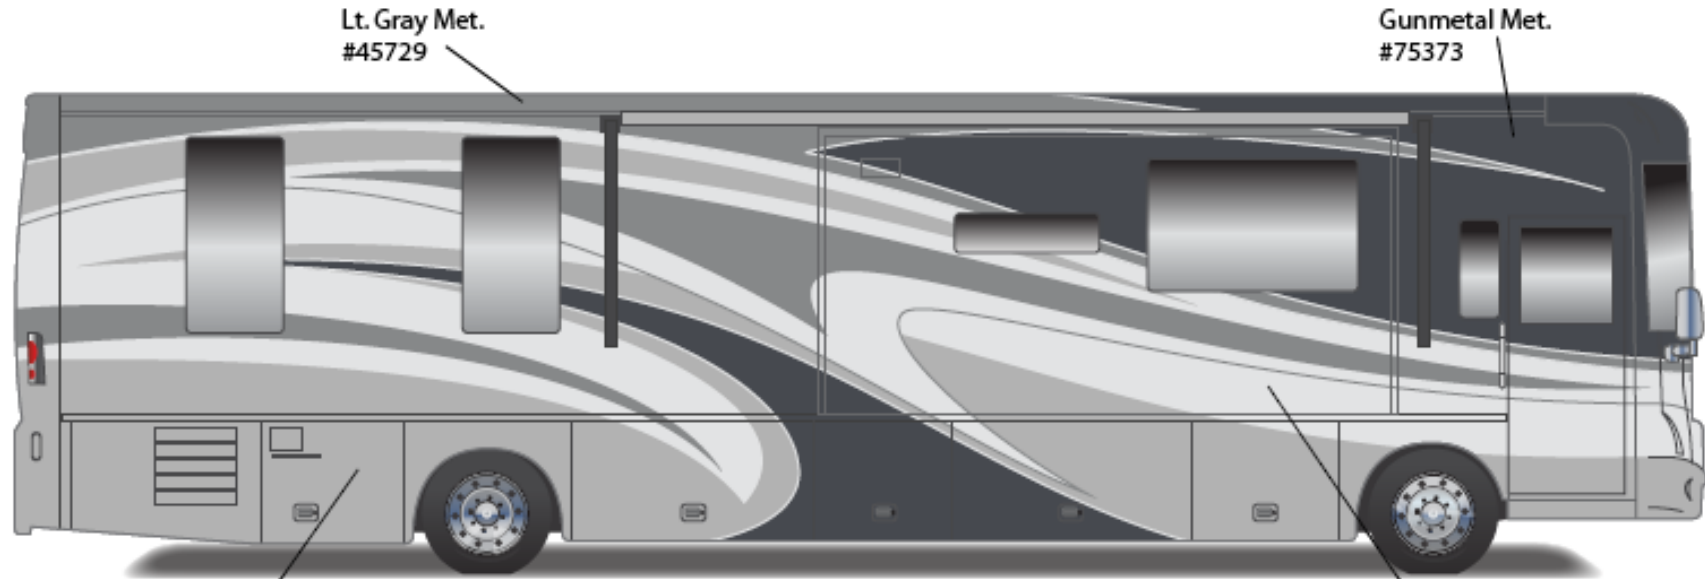

2009 VECTRA w/FULL BODY PAINT PACKAGE 27A – painted by CDI