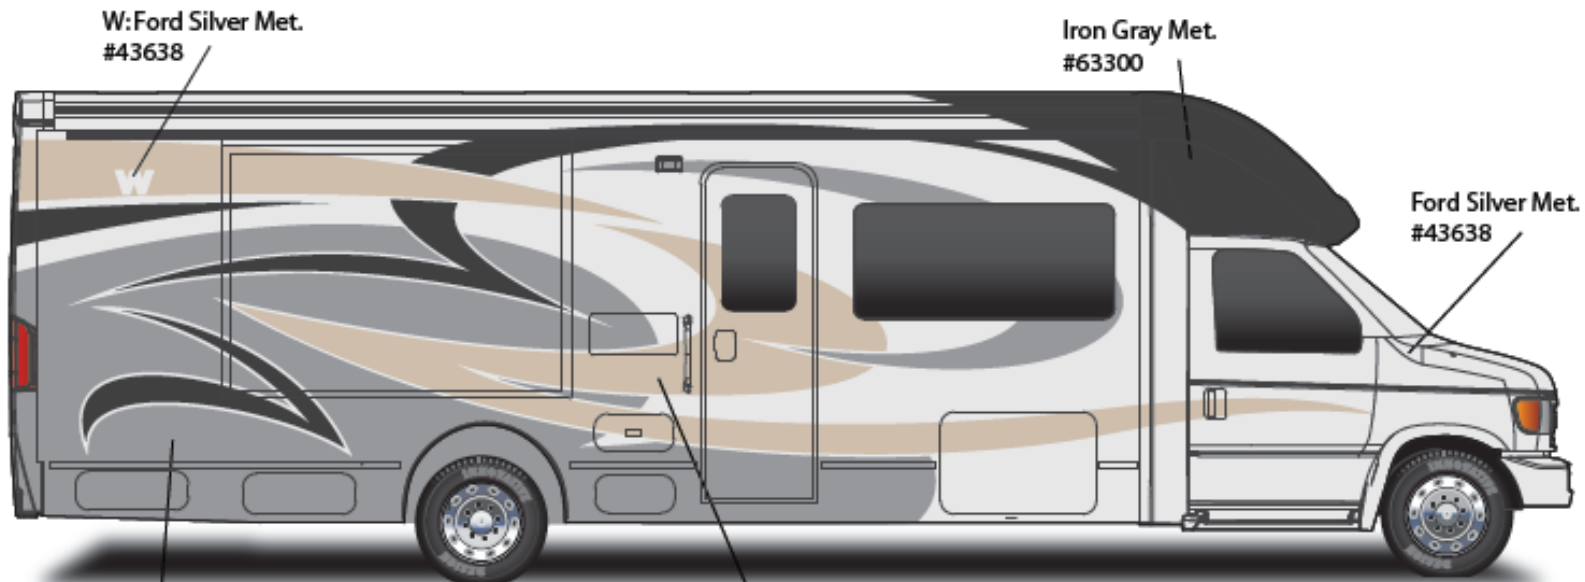

2009 ASPECT w/FULL BODY PAINT PACKAGE 24C – *Painted by CDI*

**2009 Aspect
Iron Gray**