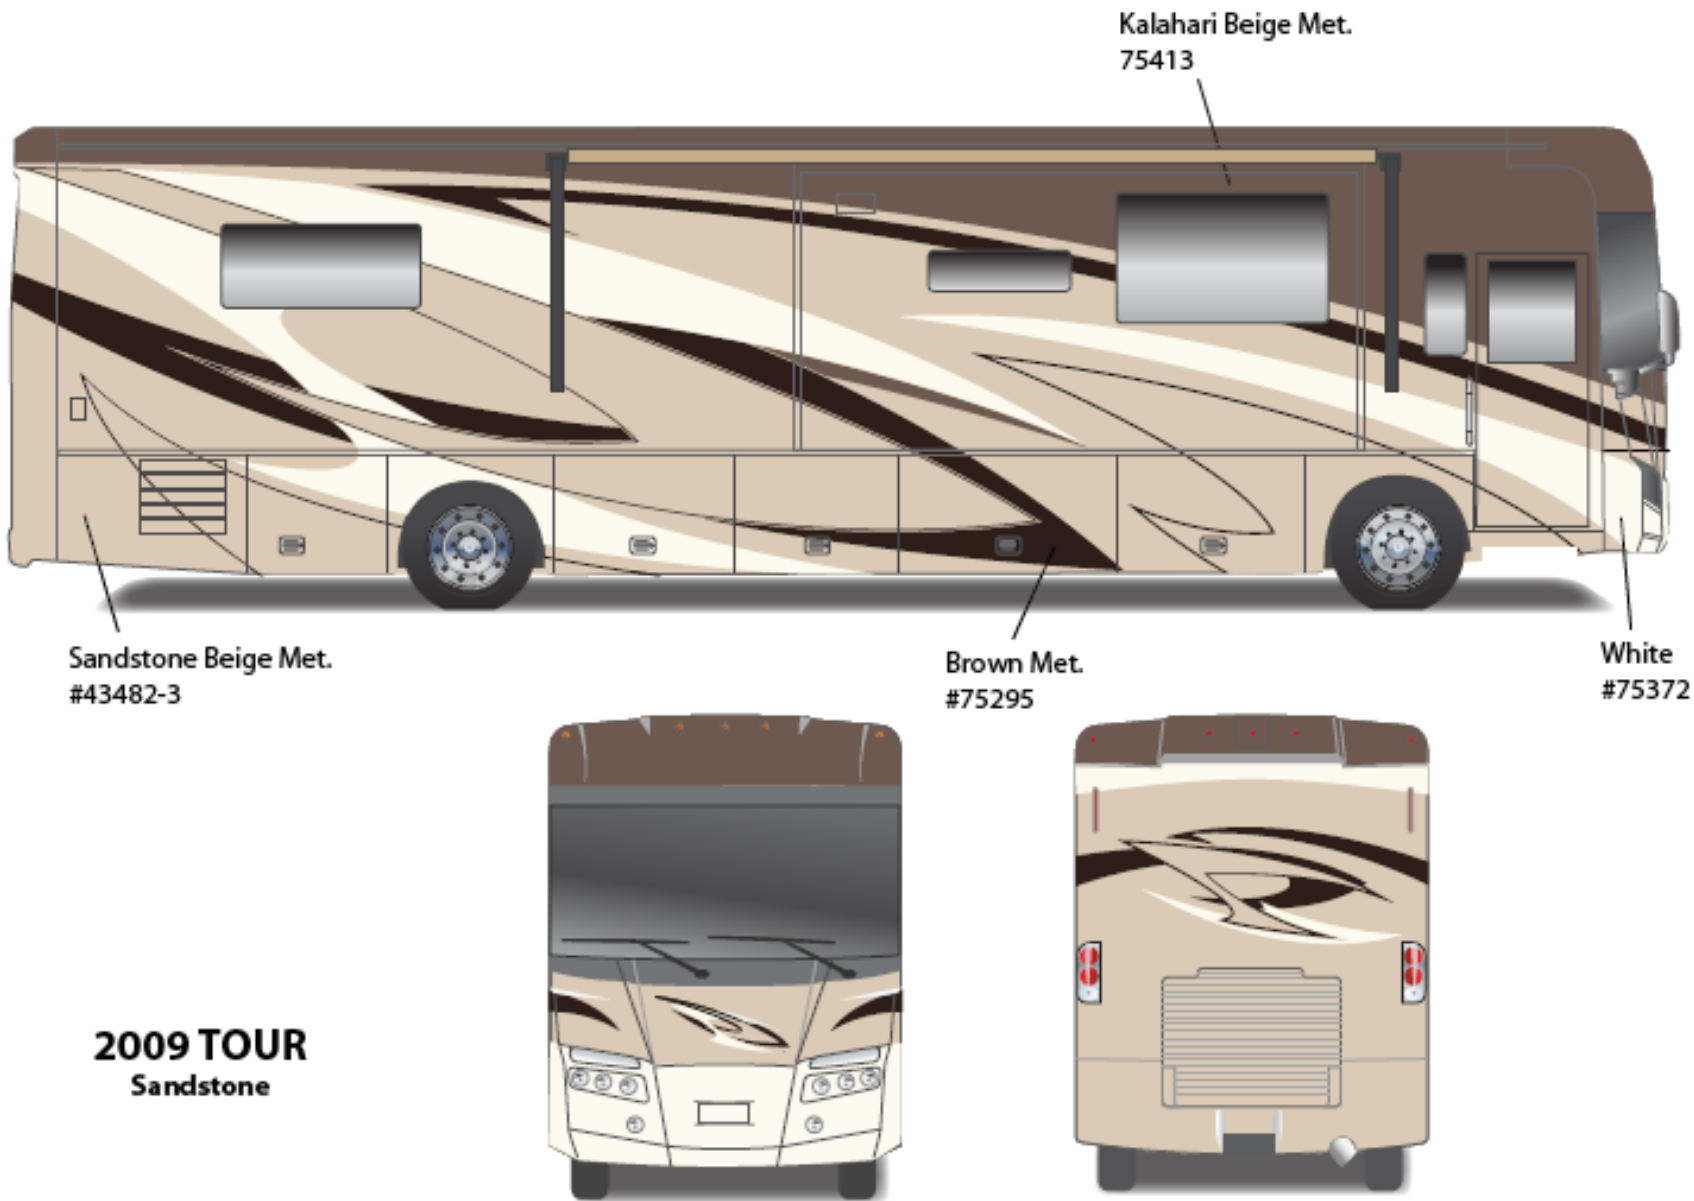

2009 TOUR w/FULL BODY PAINT PACKAGE 24B – painted by CDI