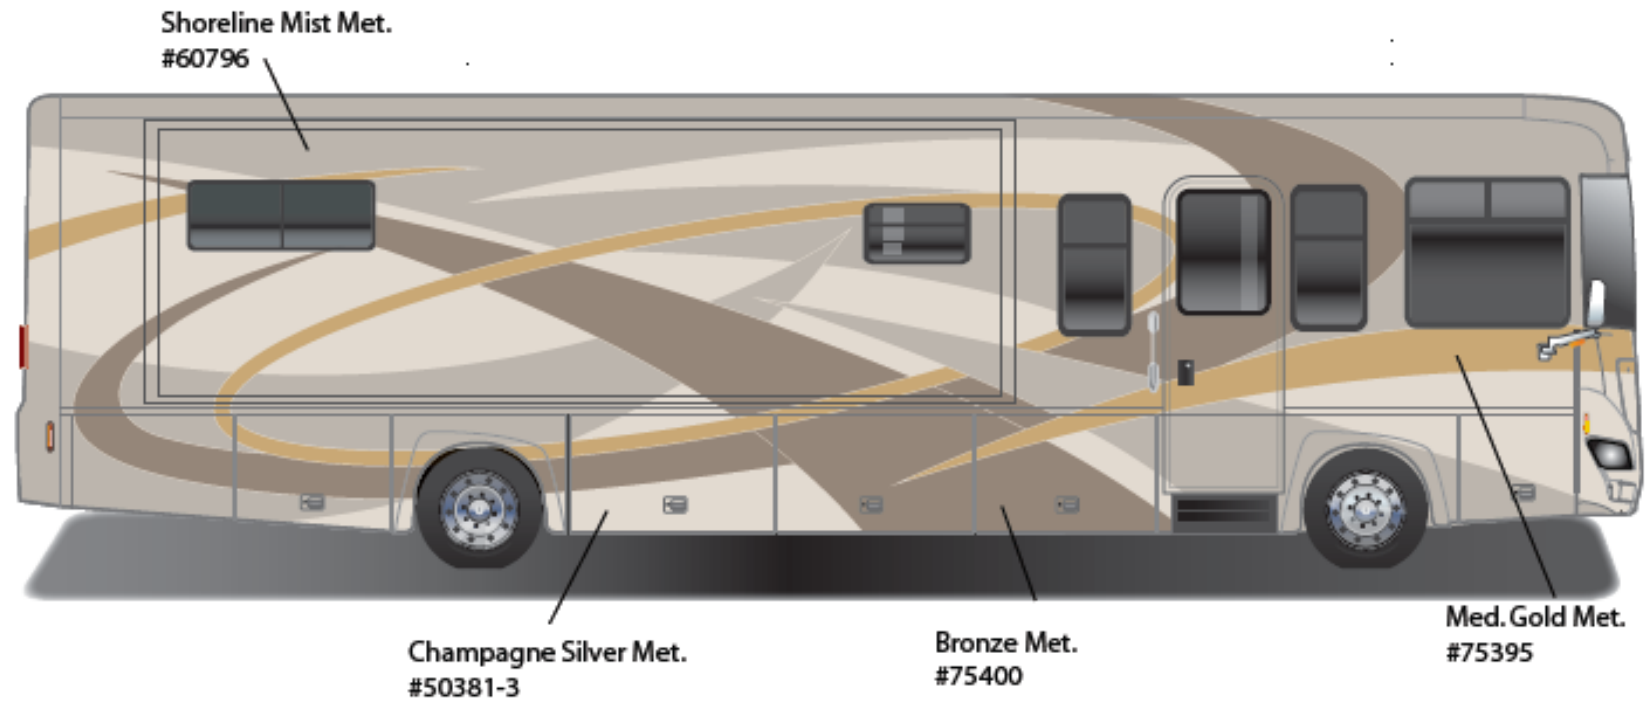

2009 DESTINATION w/FULL BODY PAINT PACKAGE 92A – *Painted by CDI*