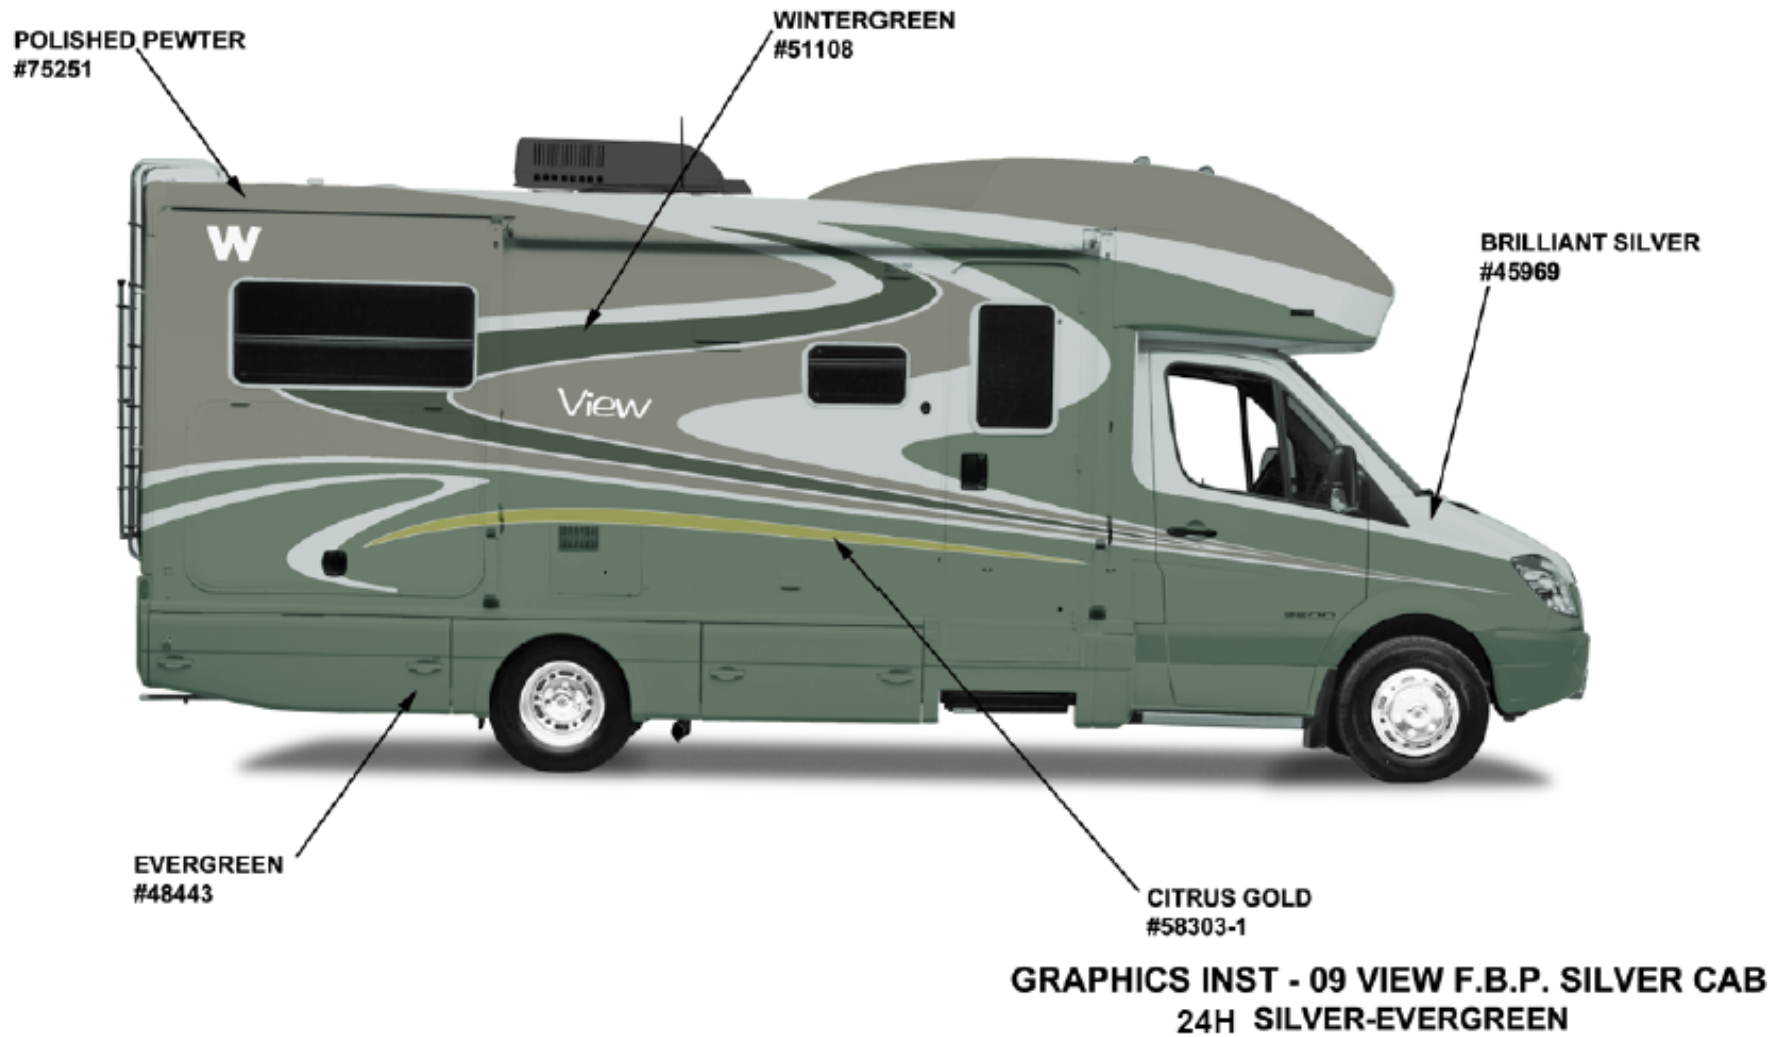

**2009 VIEW w/FULL BODY PAINT PACKAGE 24C – painted by CDI**

**2009 VIEW w/FULL BODY PAINT PACKAGE 24H – *Painted by CDI***