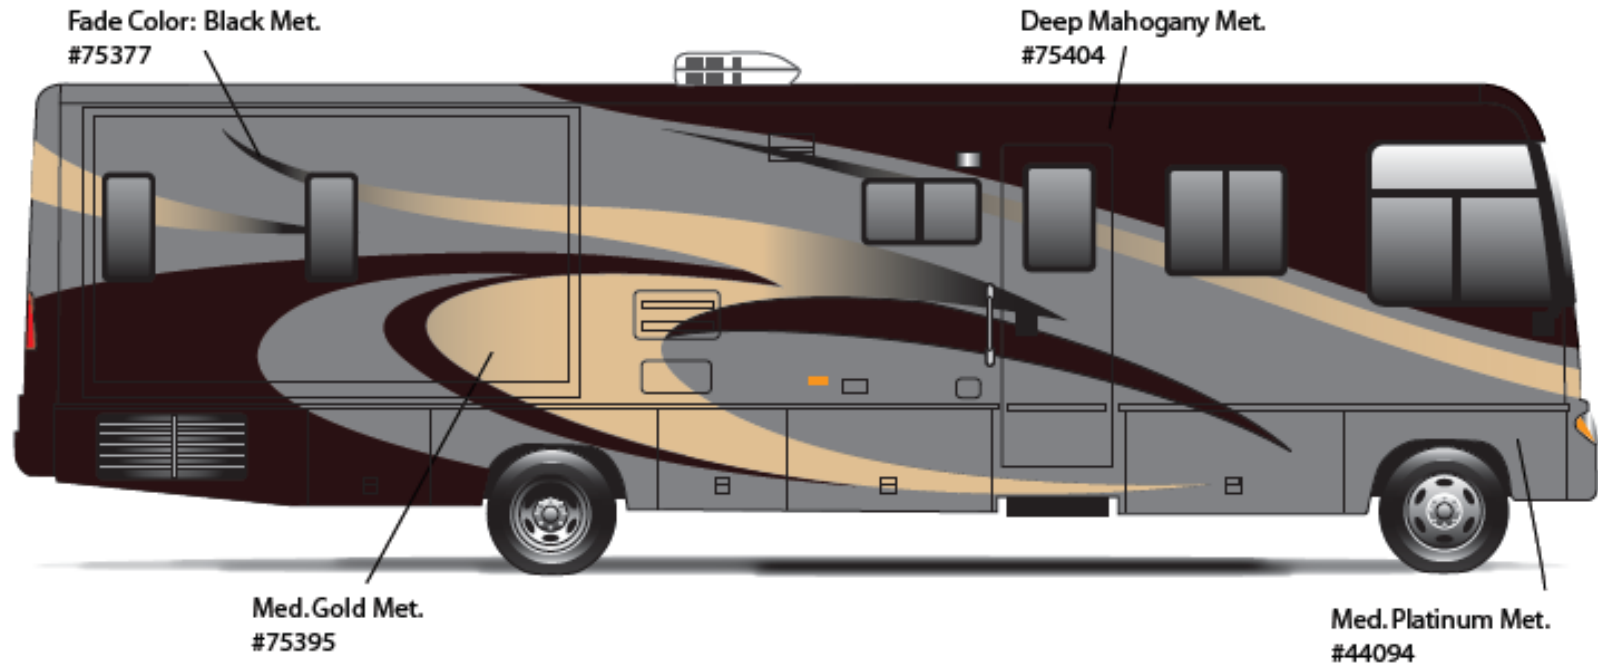

2009 ADVENTURER w/FULL BODY PAINT PACKAGE 27A – *Painted by CDI*