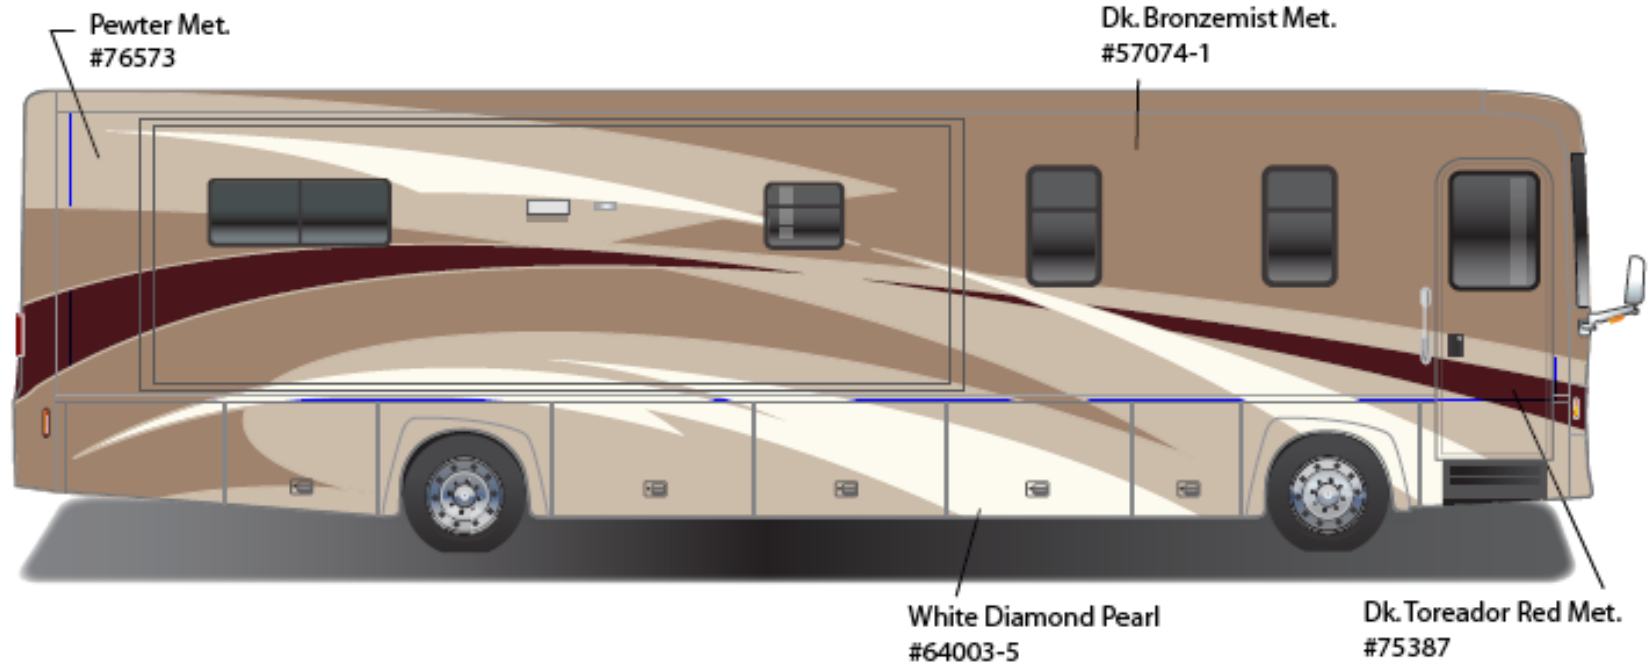

2009 JOURNEY w/FULL BODY PAINT PACKAGE 27A – painted by CDI

**2009 JOURNEY
Silver Billet**