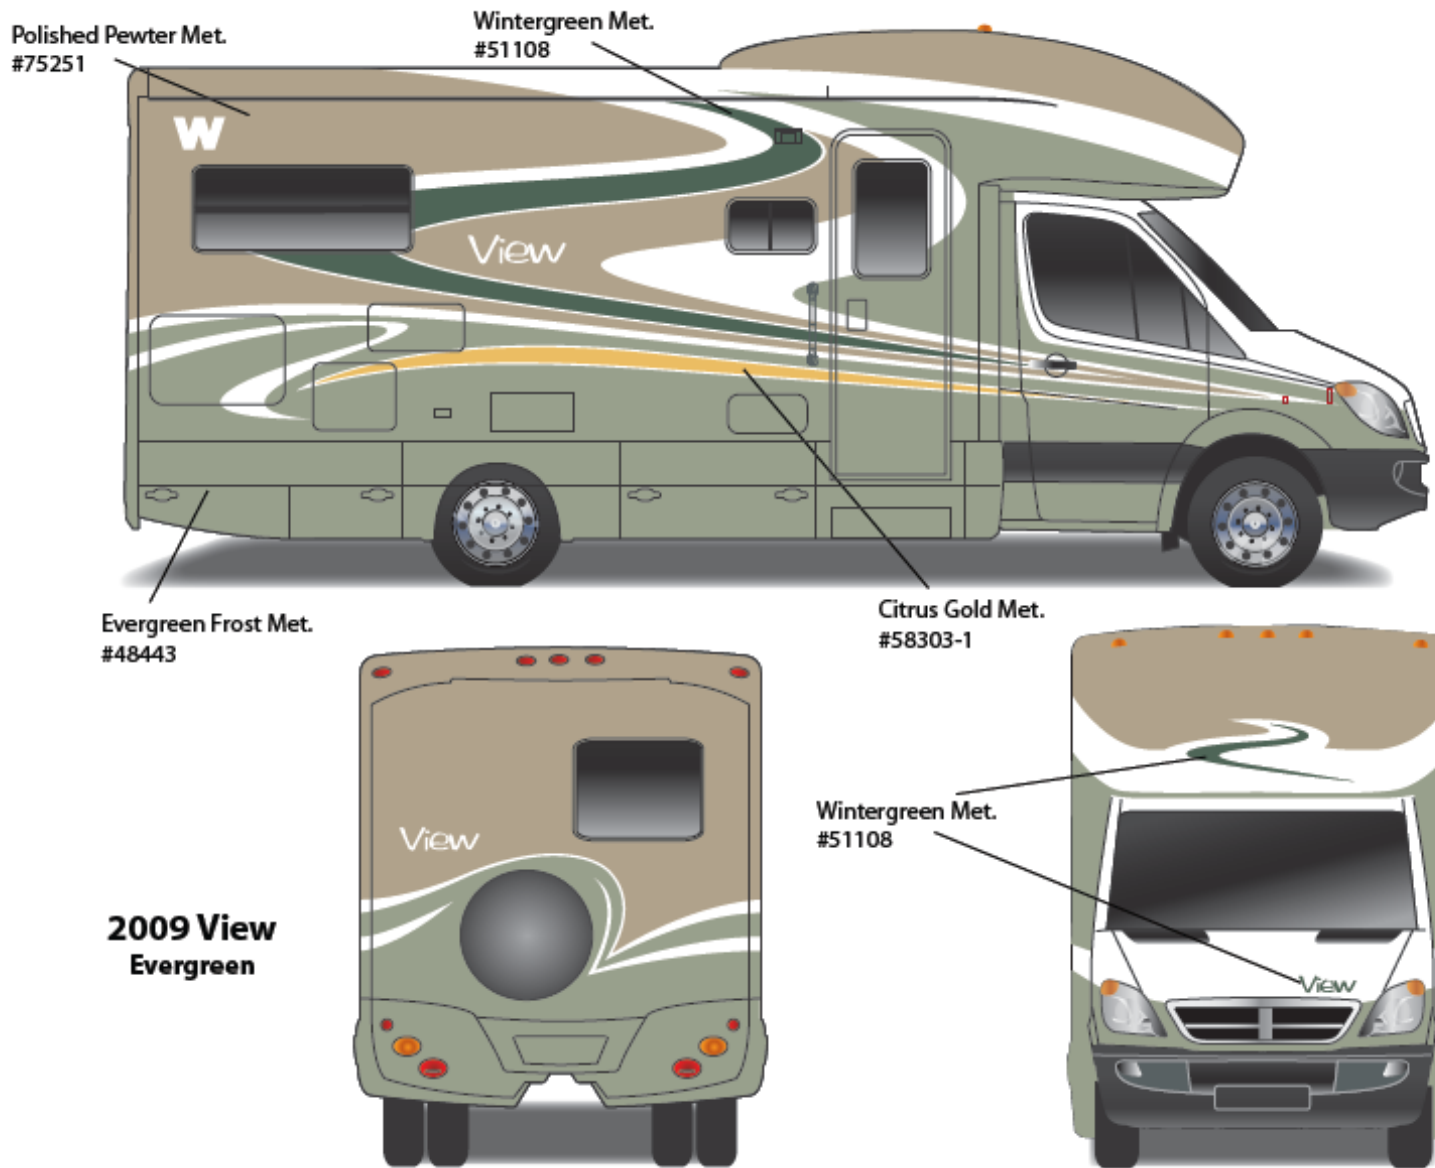

**2009 VIEW w/FULL BODY PAINT PACKAGE 24C – painted by CDI**

**2009 VIEW w/FULL BODY PAINT PACKAGE 24H – *Painted by CDI***