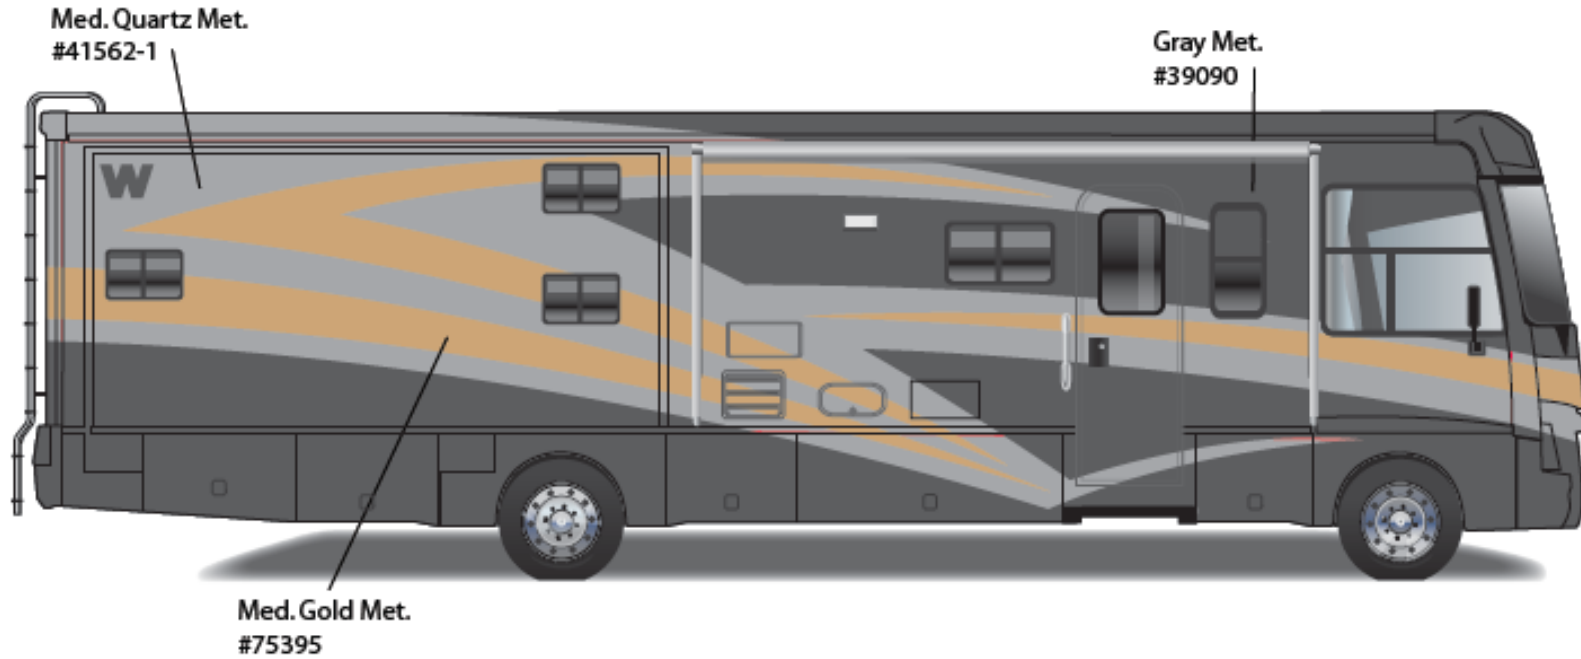

2009 SIGHTSEER w/FULL BODY PAINT PACKAGE 92A – *Painted by CDI*

**2009 Sightseer
Golden Stone**