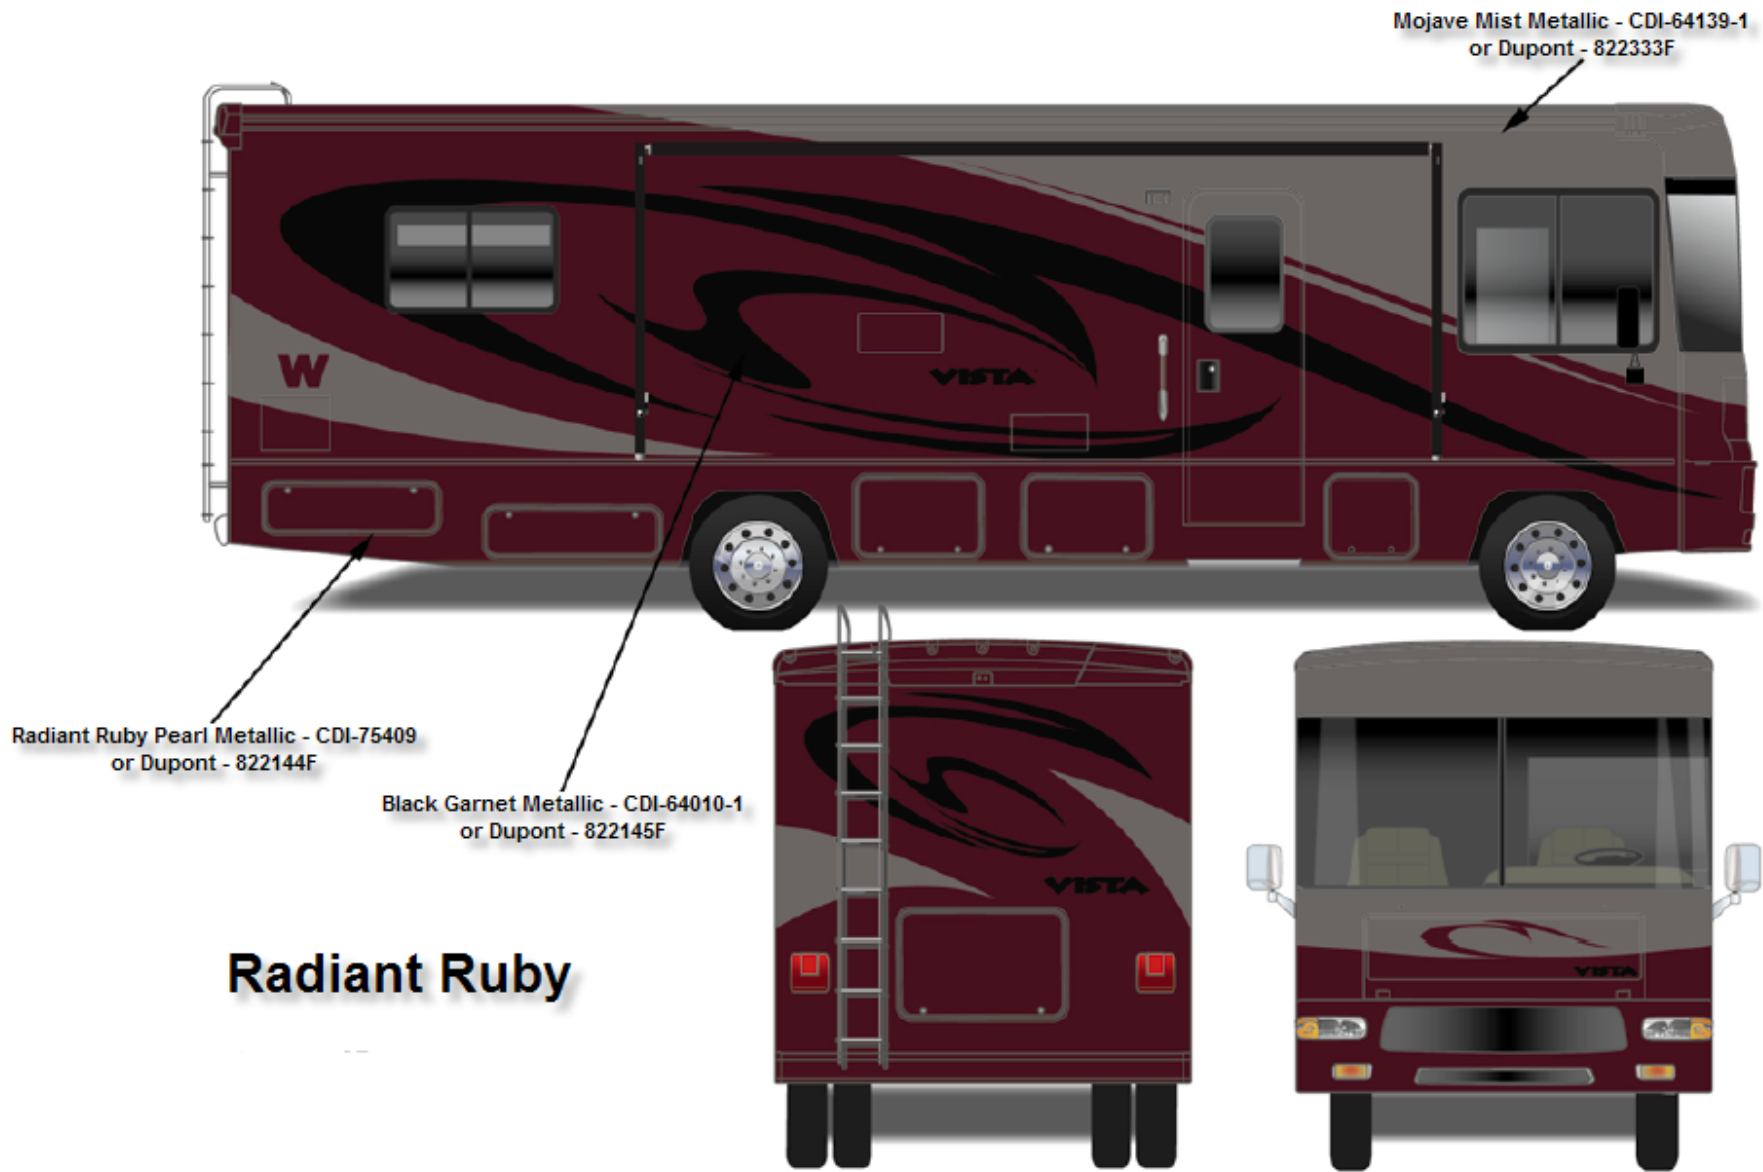

2009 VISTA w/FULL BODY PAINT PACKAGE 27A