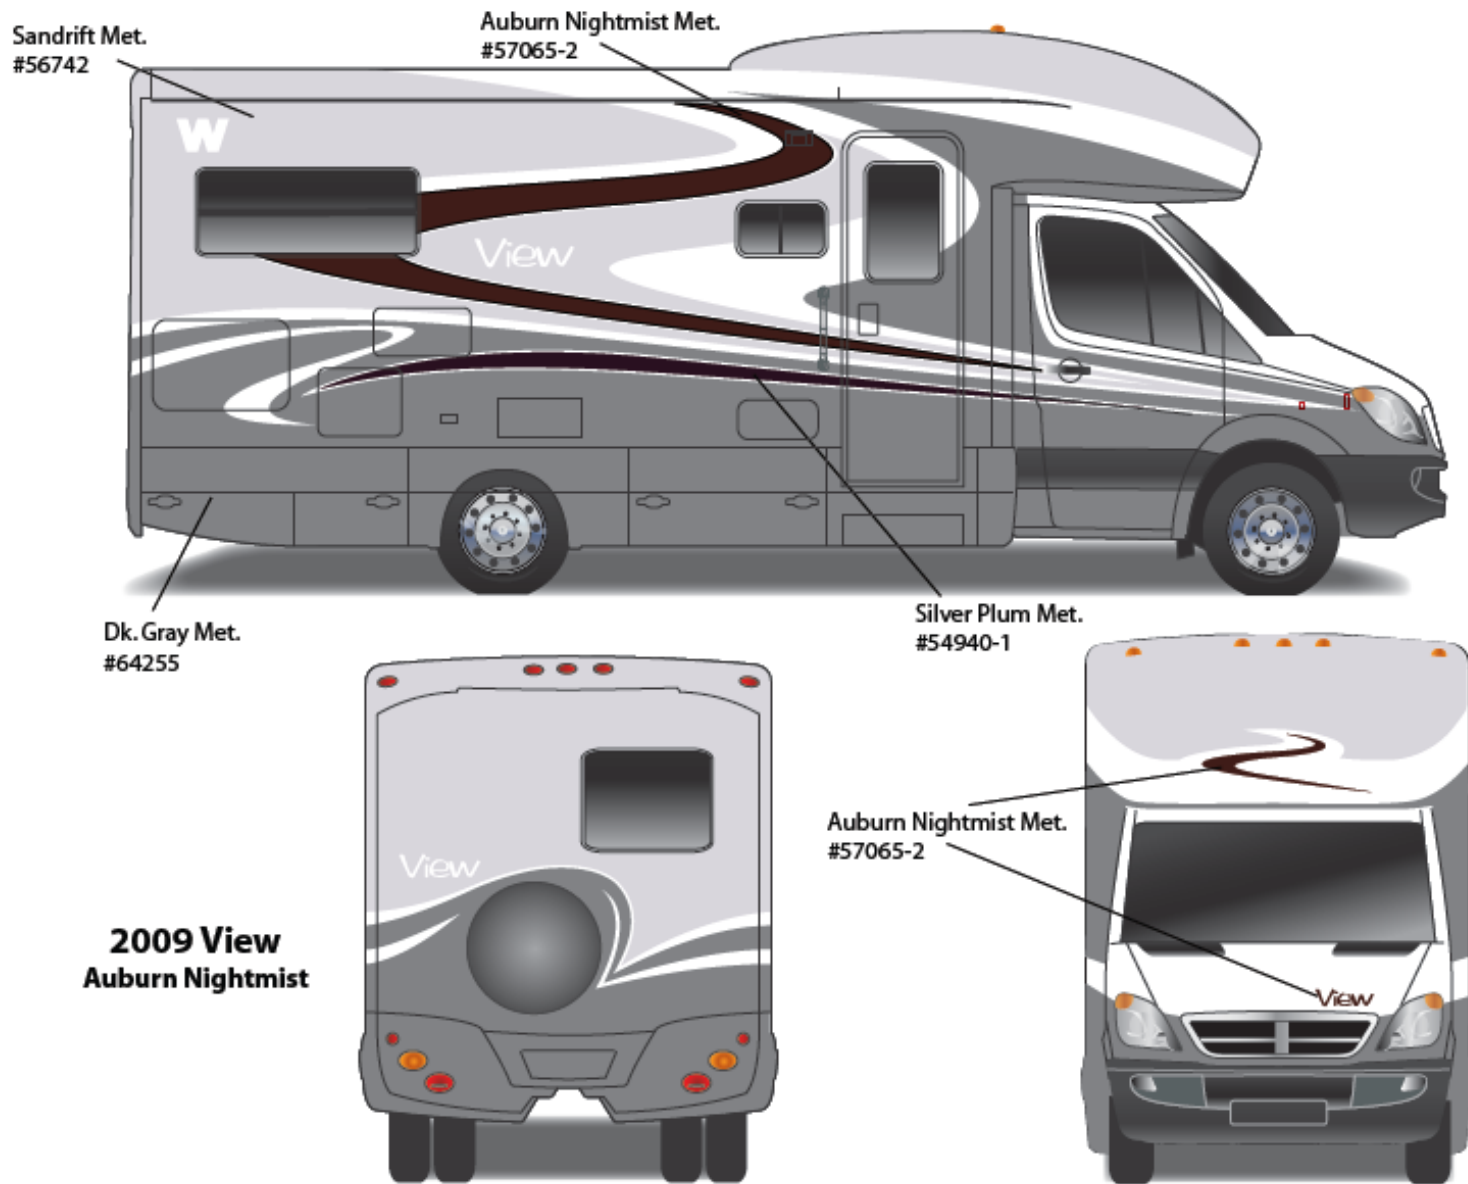

2009 VIEW w/FULL BODY PAINT PACKAGE 27A – painted by CDI