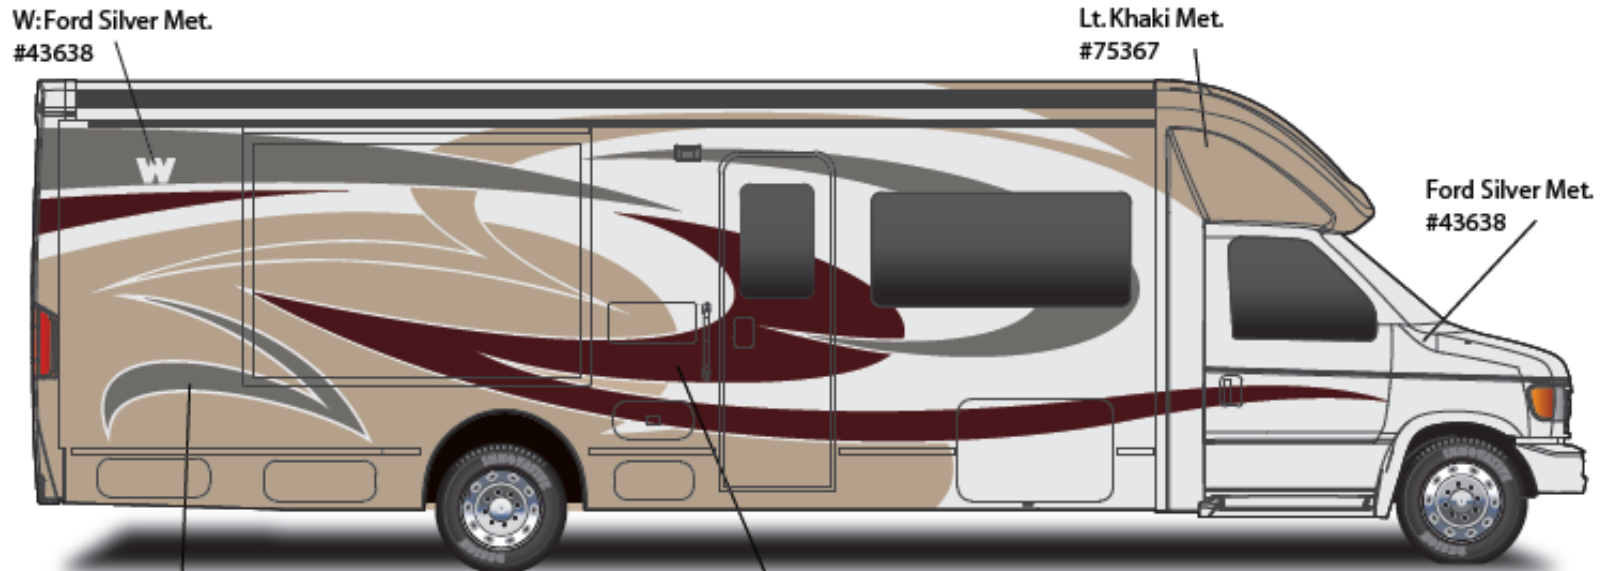

2009 ASPECT w/FULL BODY PAINT PACKAGE 92A – painted by CDI

**2009 Aspect
Rosewood**