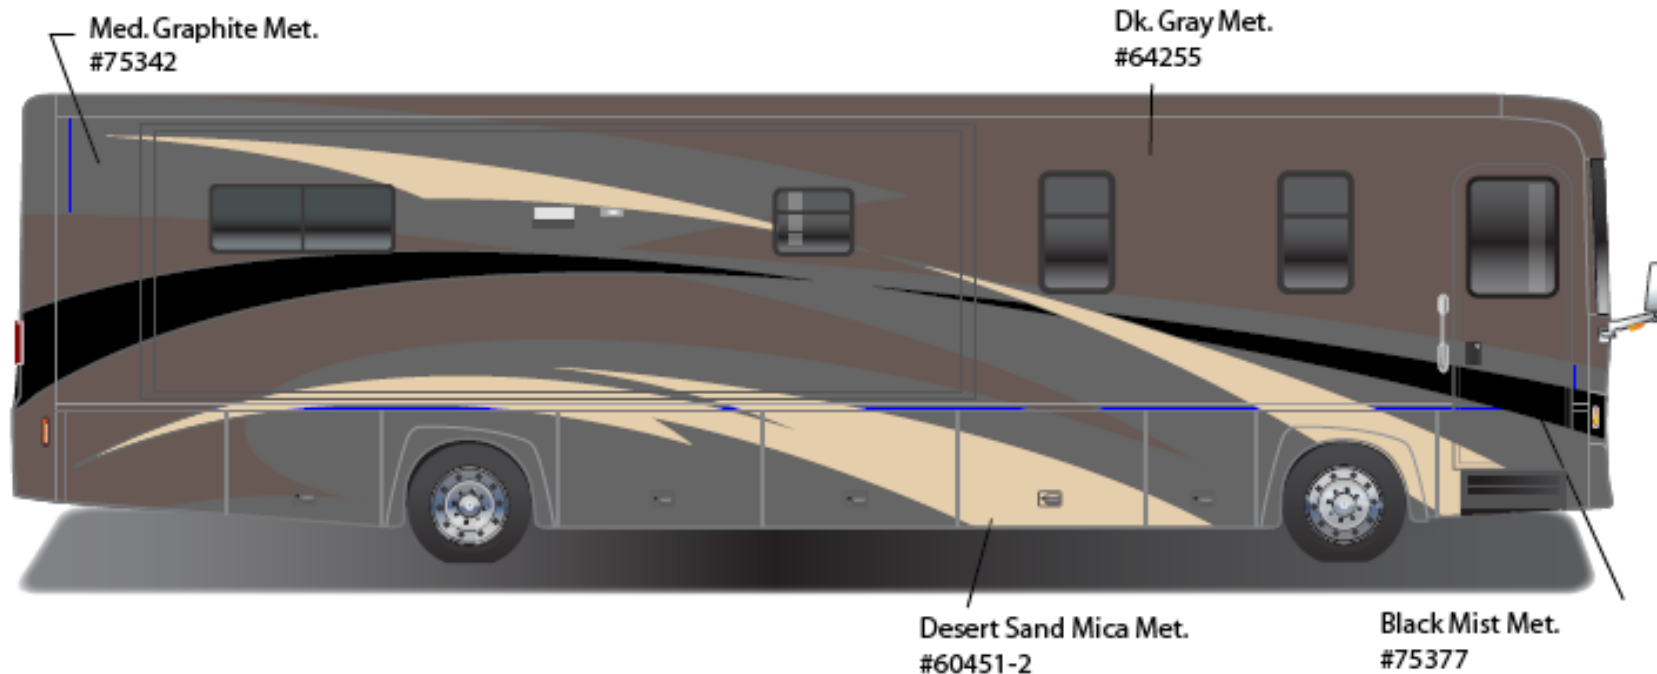

2009 JOURNEY w/FULL BODY PAINT PACKAGE 92A – painted by CDI