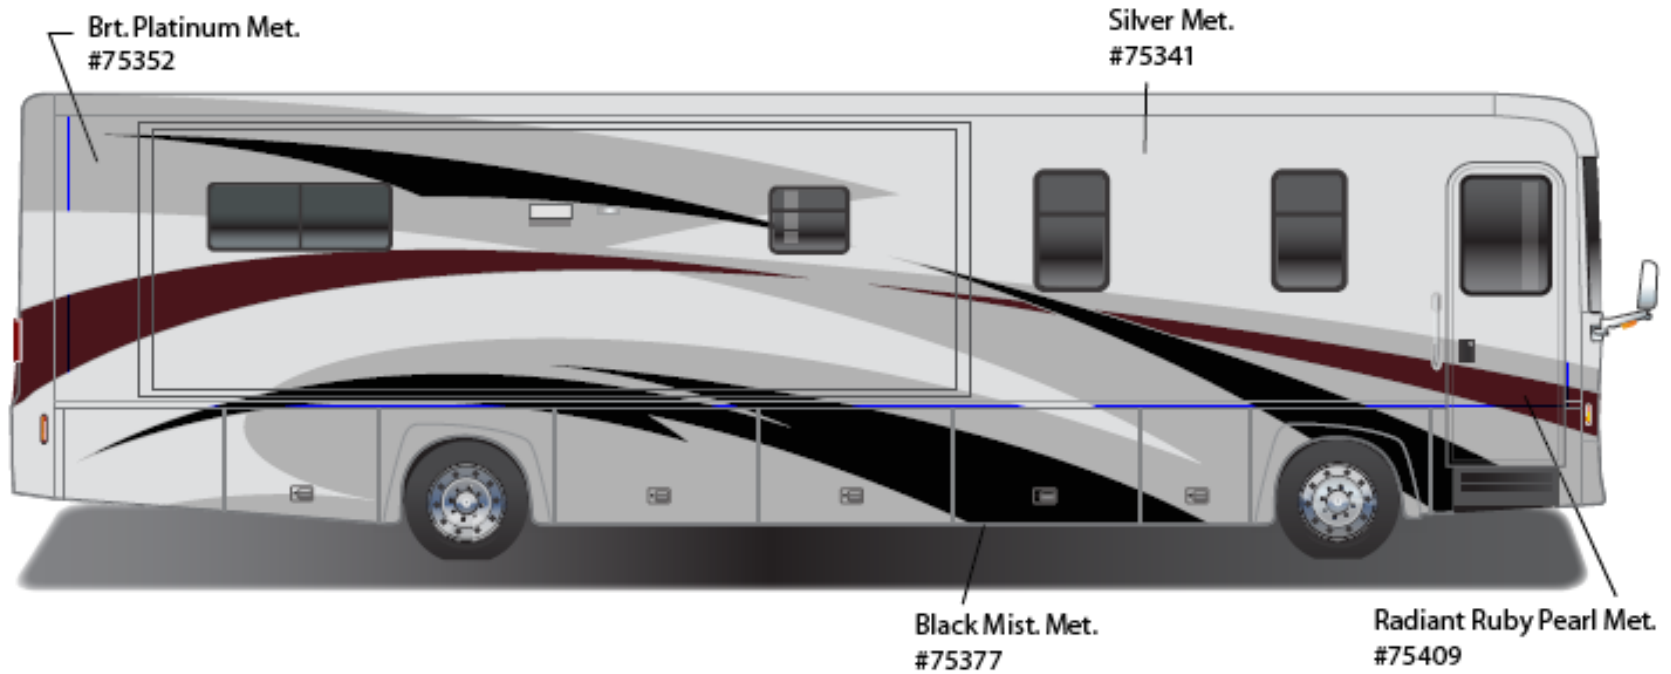

2009 JOURNEY w/FULL BODY PAINT PACKAGE 24B – painted by CDI