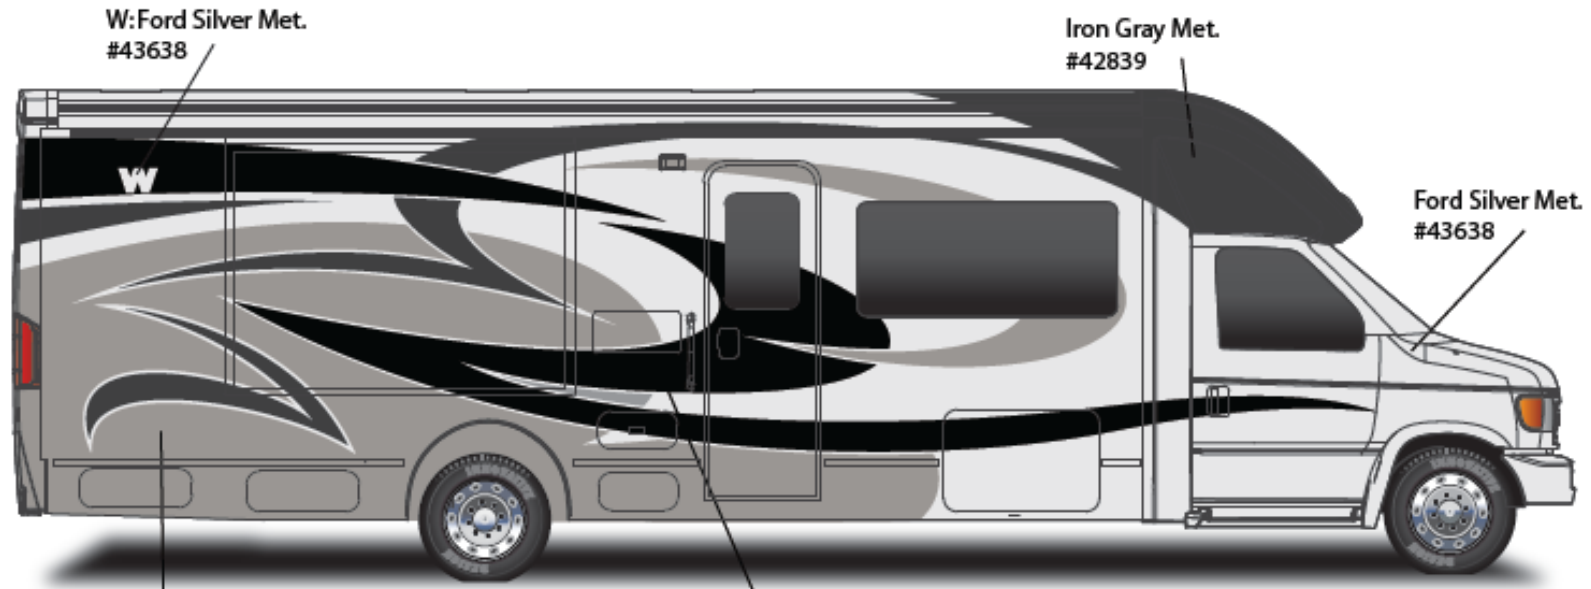

2009 ASPECT w/FULL BODY PAINT PACKAGE 27A – painted by CDI

**2009 Aspect
Charcoal**