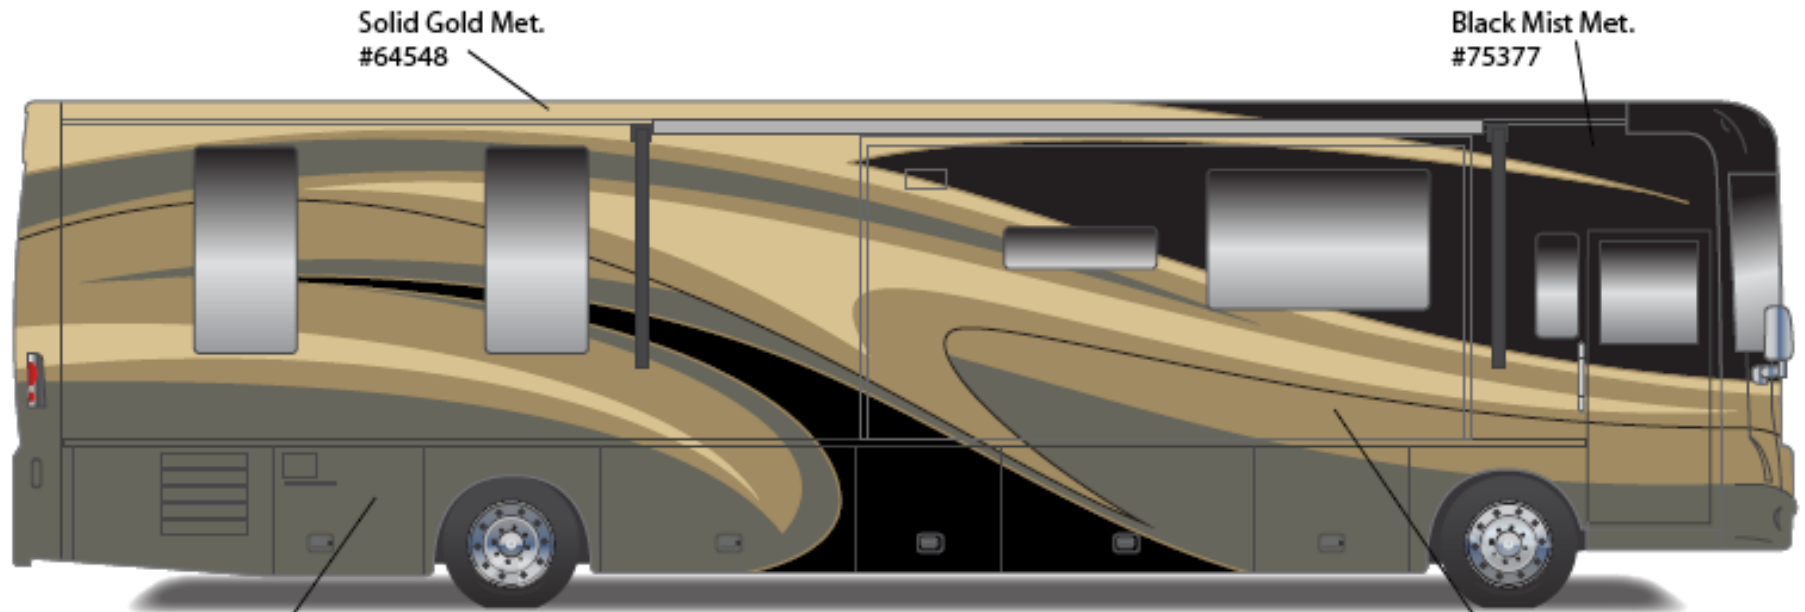

2009 VECTRA w/FULL BODY PAINT PACKAGE 24H – *Painted by CDI*