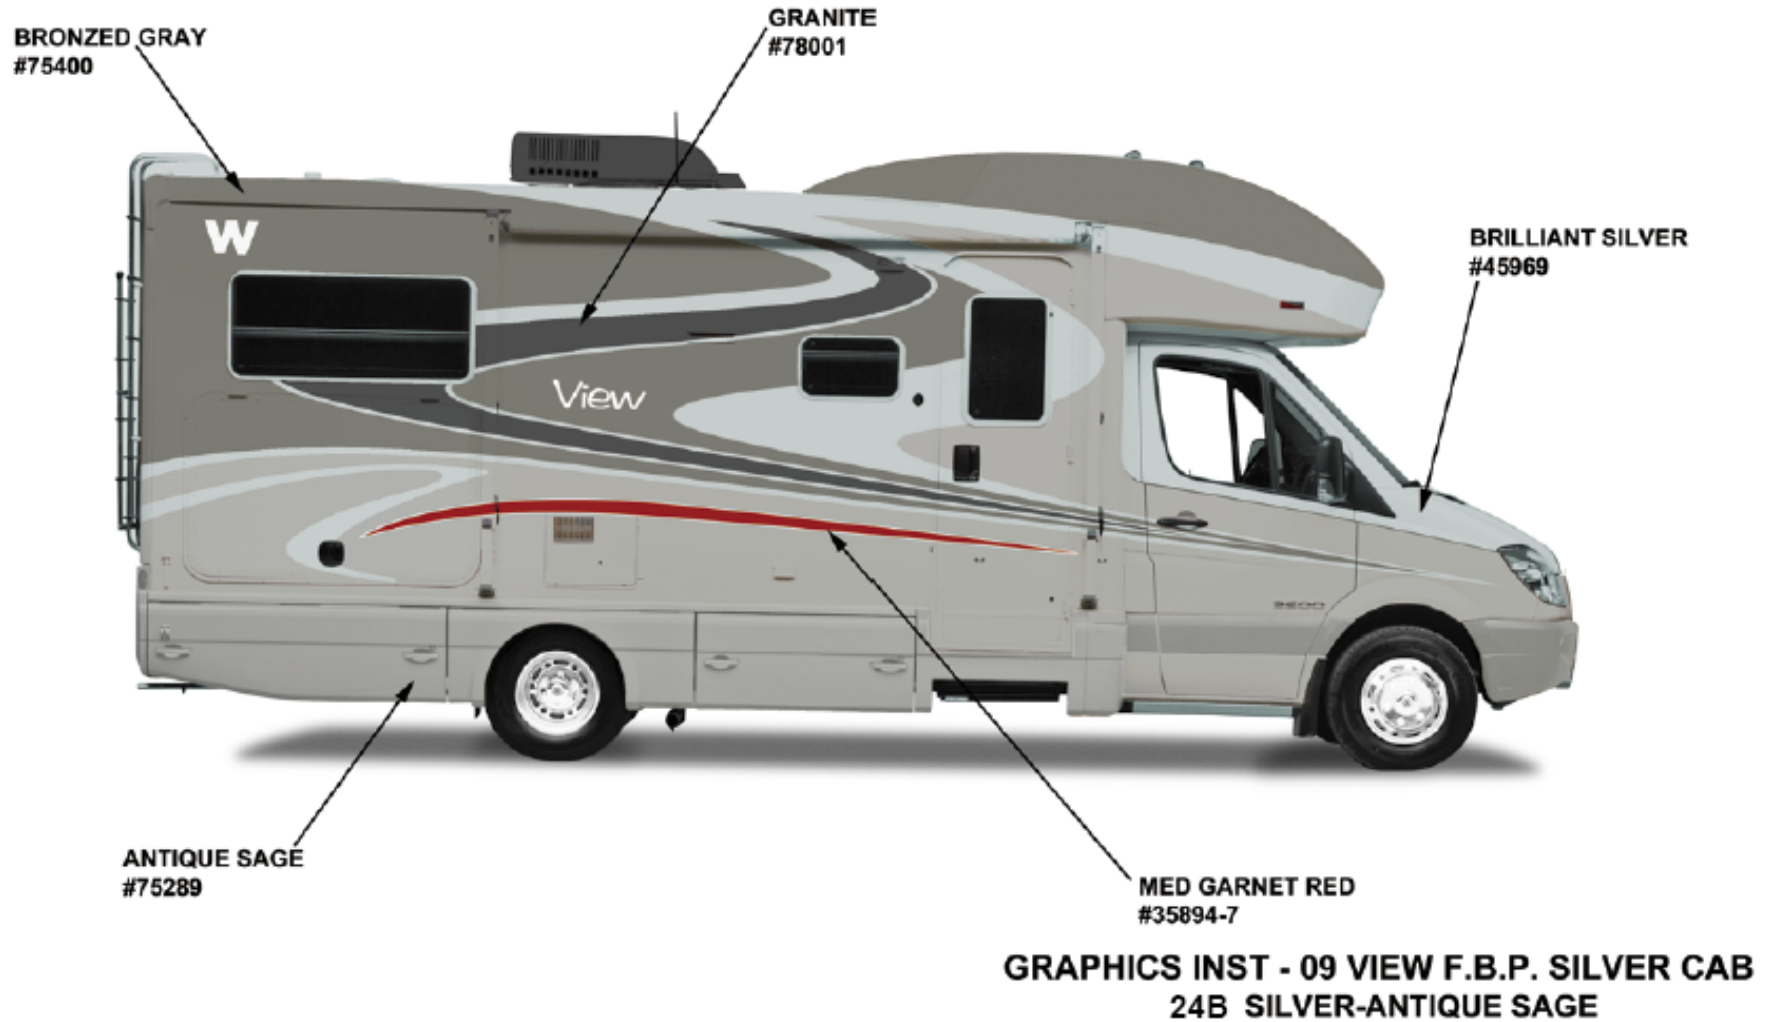

2009 VIEW w/FULL BODY PAINT PACKAGE 24B – *Painted by CDI*