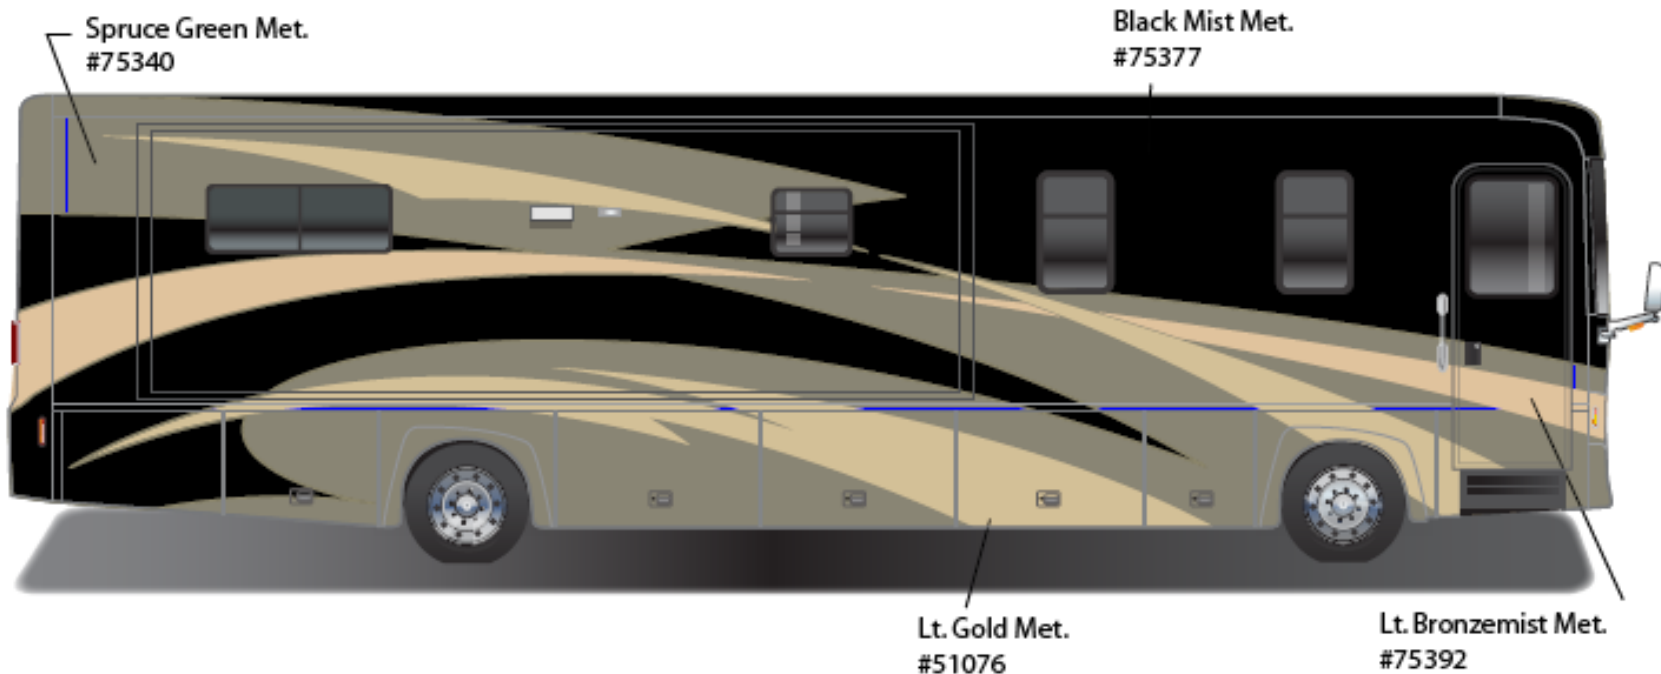

**2009 JOURNEY w/FULL BODY PAINT PACKAGE 24B – painted by CDI**

**2009 JOURNEY  
Platinum**

**2009 JOURNEY w/FULL BODY PAINT PACKAGE 24C – painted by CDI**

**2009 JOURNEY  
Wineberry**

**2009 JOURNEY w/FULL BODY PAINT PACKAGE 24H – *Painted by CDI***