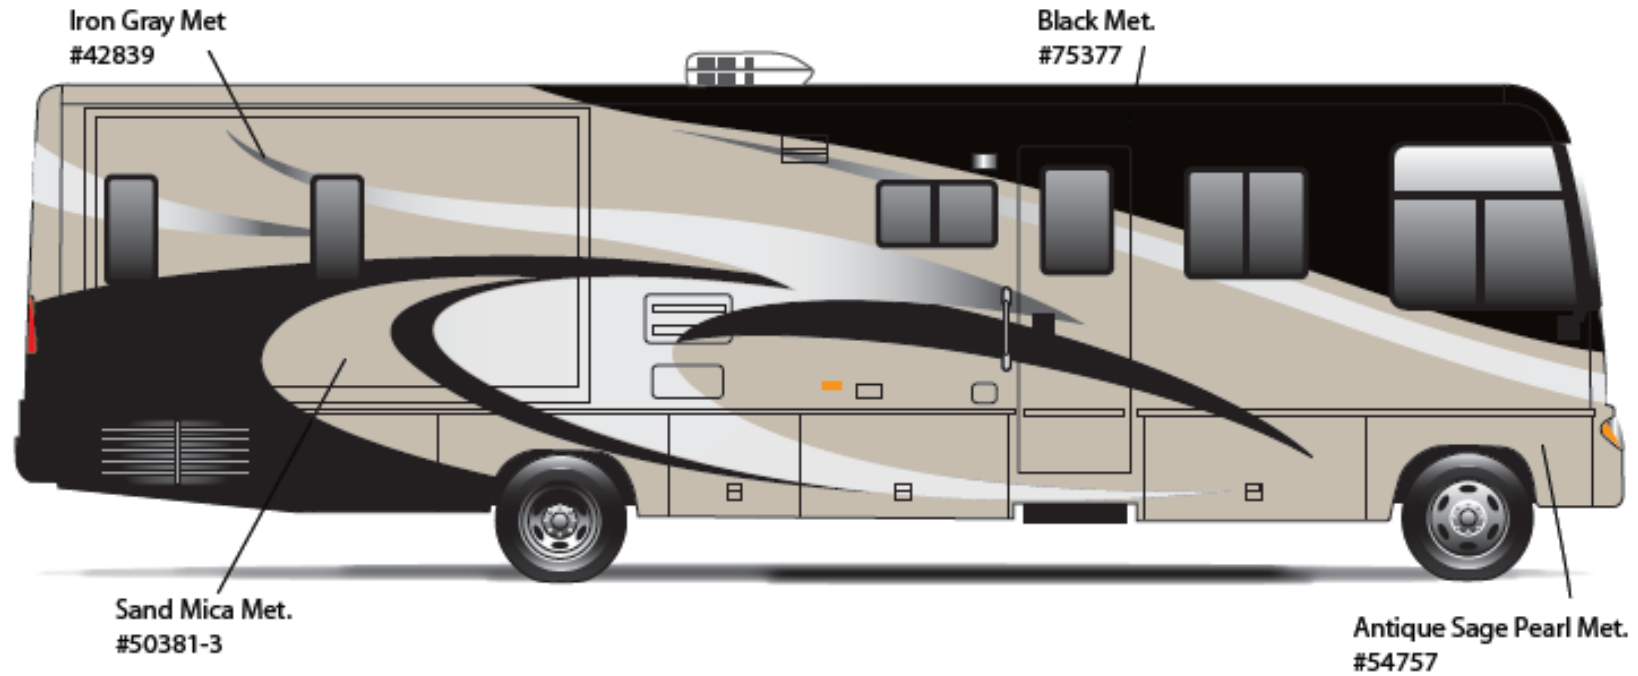

2009 ADVENTURER w/FULL BODY PAINT PACKAGE 92A – *Painted by CDI*