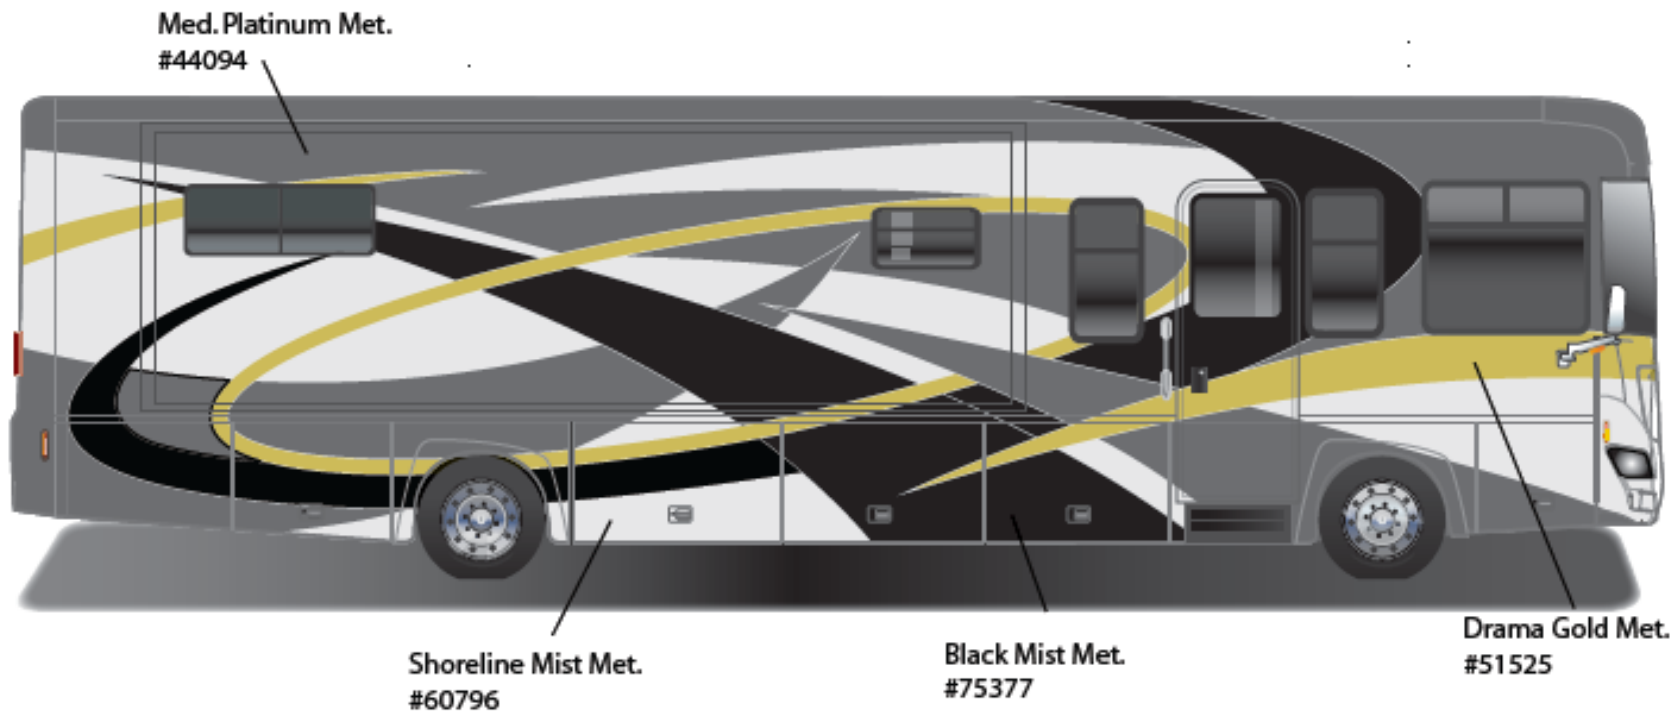

**2009 ADVENTURER w/FULL BODY PAINT PACKAGE 27A – *Painted by CDI***

**2009 ADVENTURER  
Dark Mahogany**

**2009 ADVENTURER w/FULL BODY PAINT PACKAGE 92A – *Painted by CDI***

**2009 ADVENTURER  
Ebony**

**2009 DESTINATION w/FULL BODY PAINT PACKAGE 24B – *Painted by CDI***