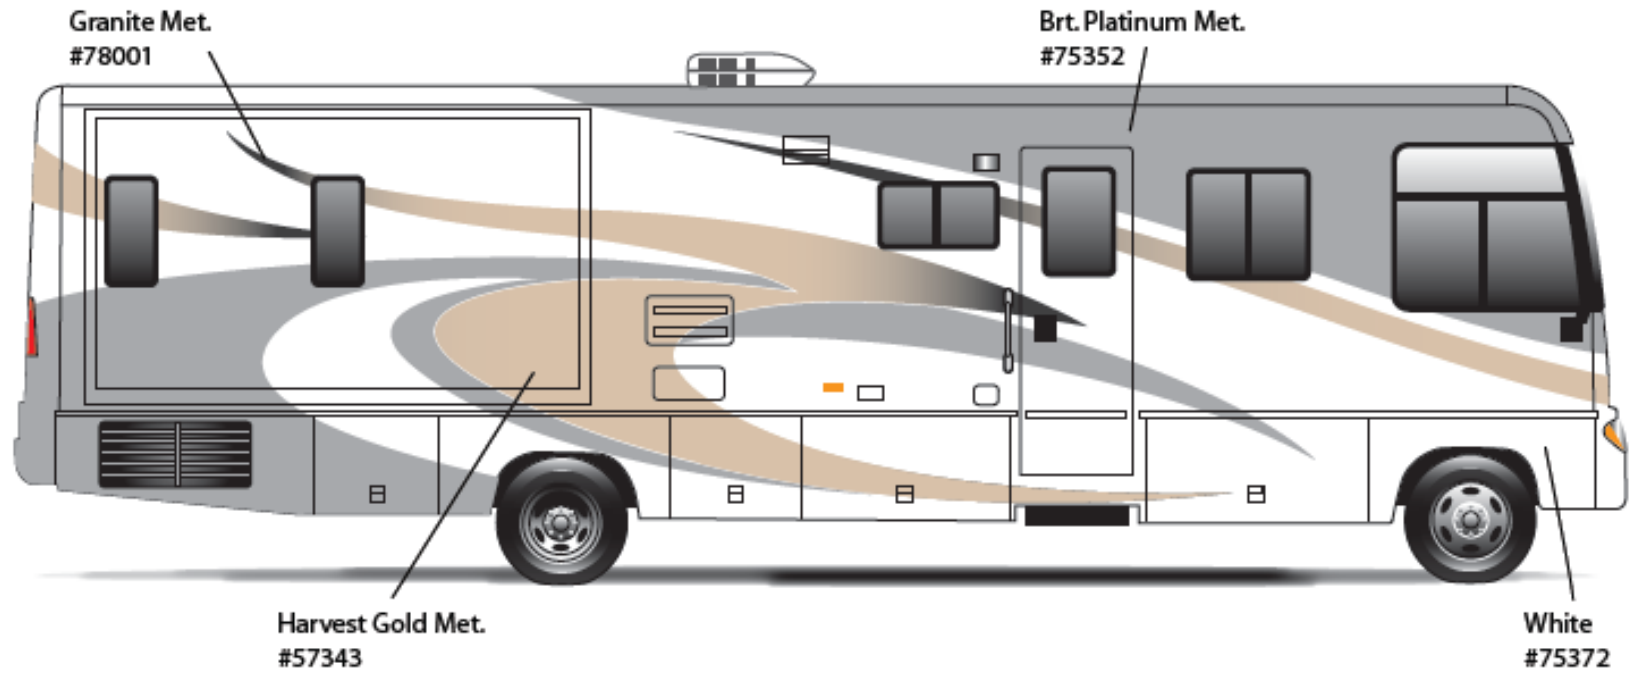

2009 ADVENTURER w/FULL BODY PAINT PACKAGE 24B – *Painted by CDI*