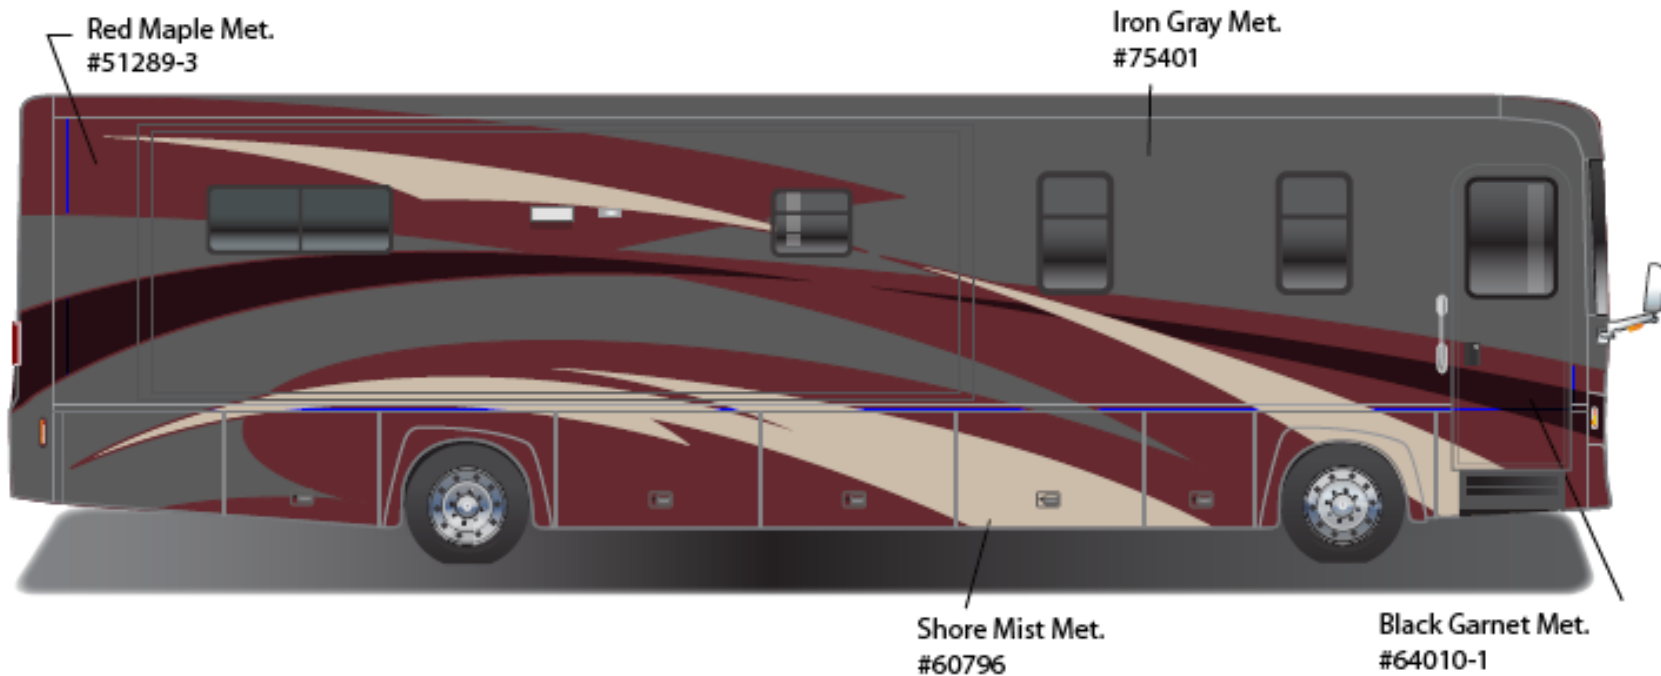

2009 JOURNEY w/FULL BODY PAINT PACKAGE 24C – painted by CDI