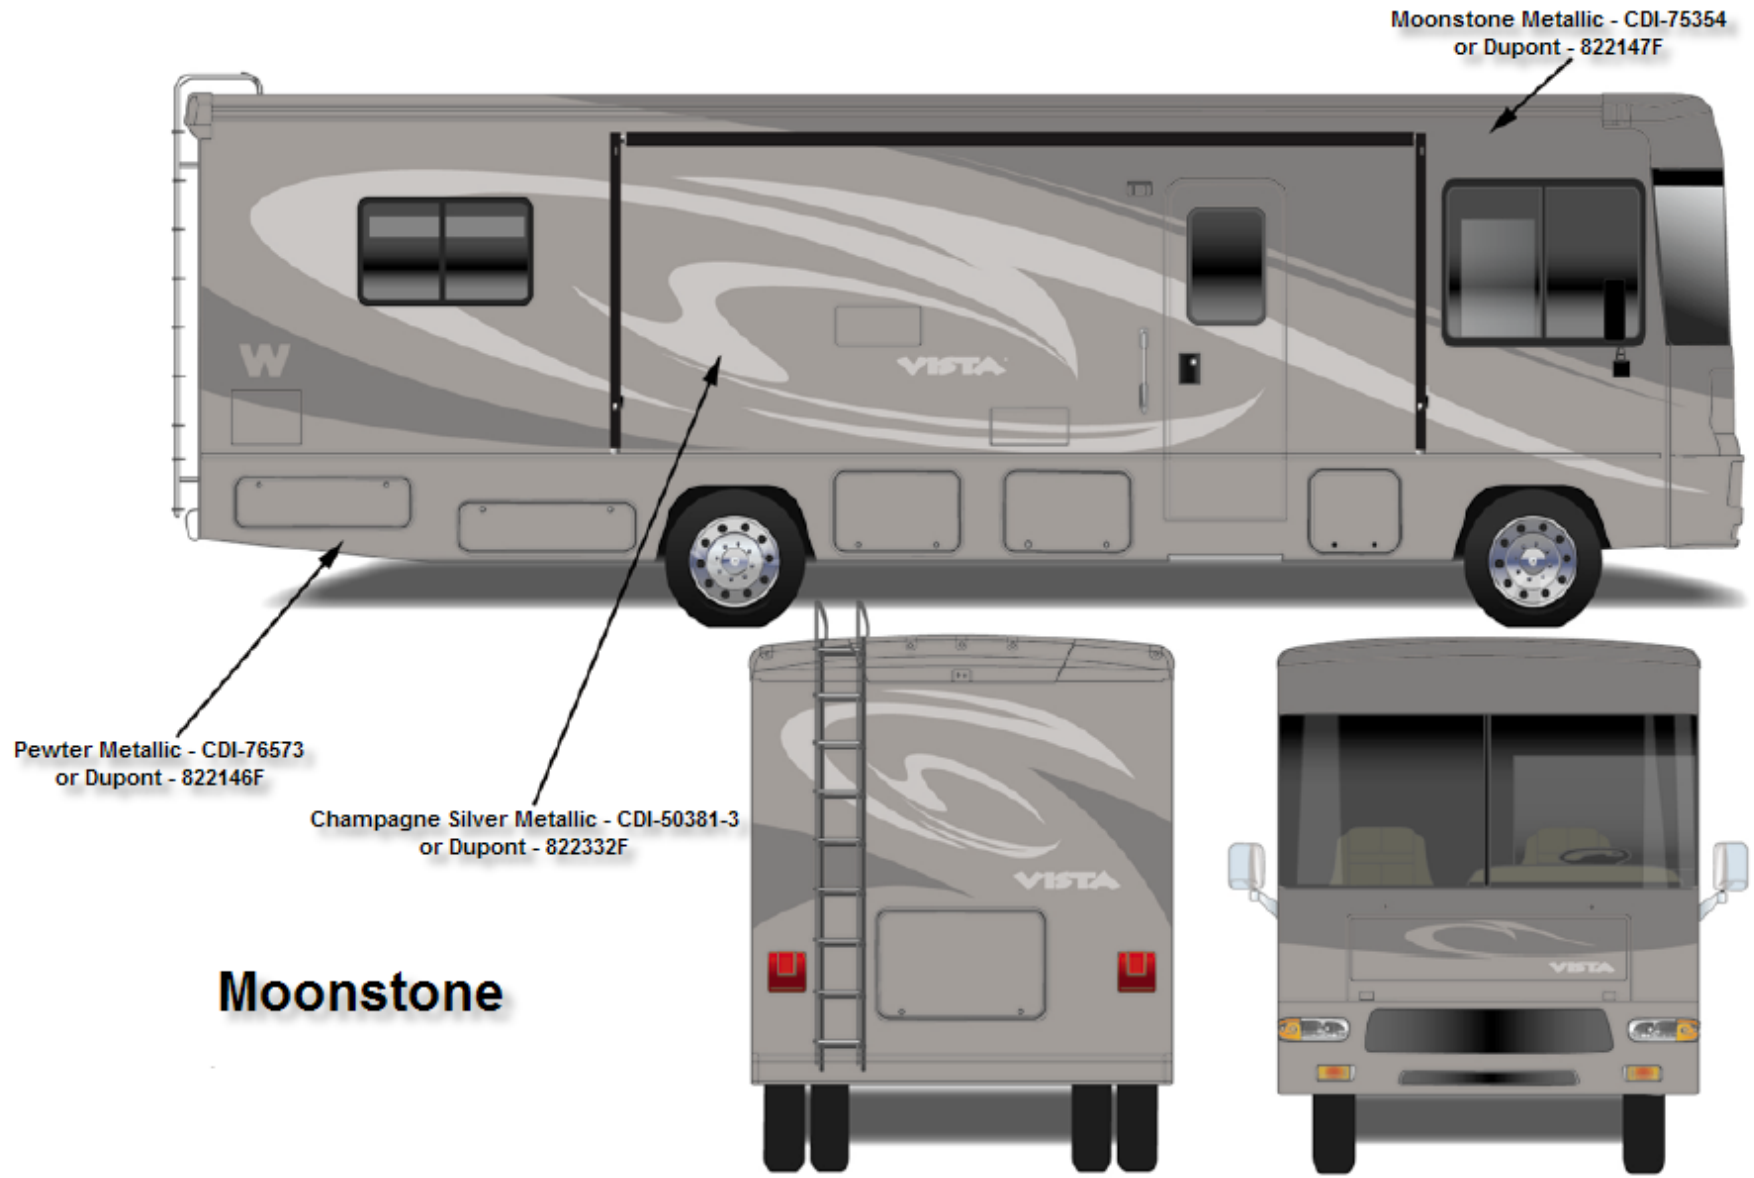

## 2009 ADVENTURER

**27G**

**Main Body Color**

Bright White – B8951

**Lower Body**

Light Autumnwood Metallic – P7441

**Upper Body**

Metallic Gold – P7436