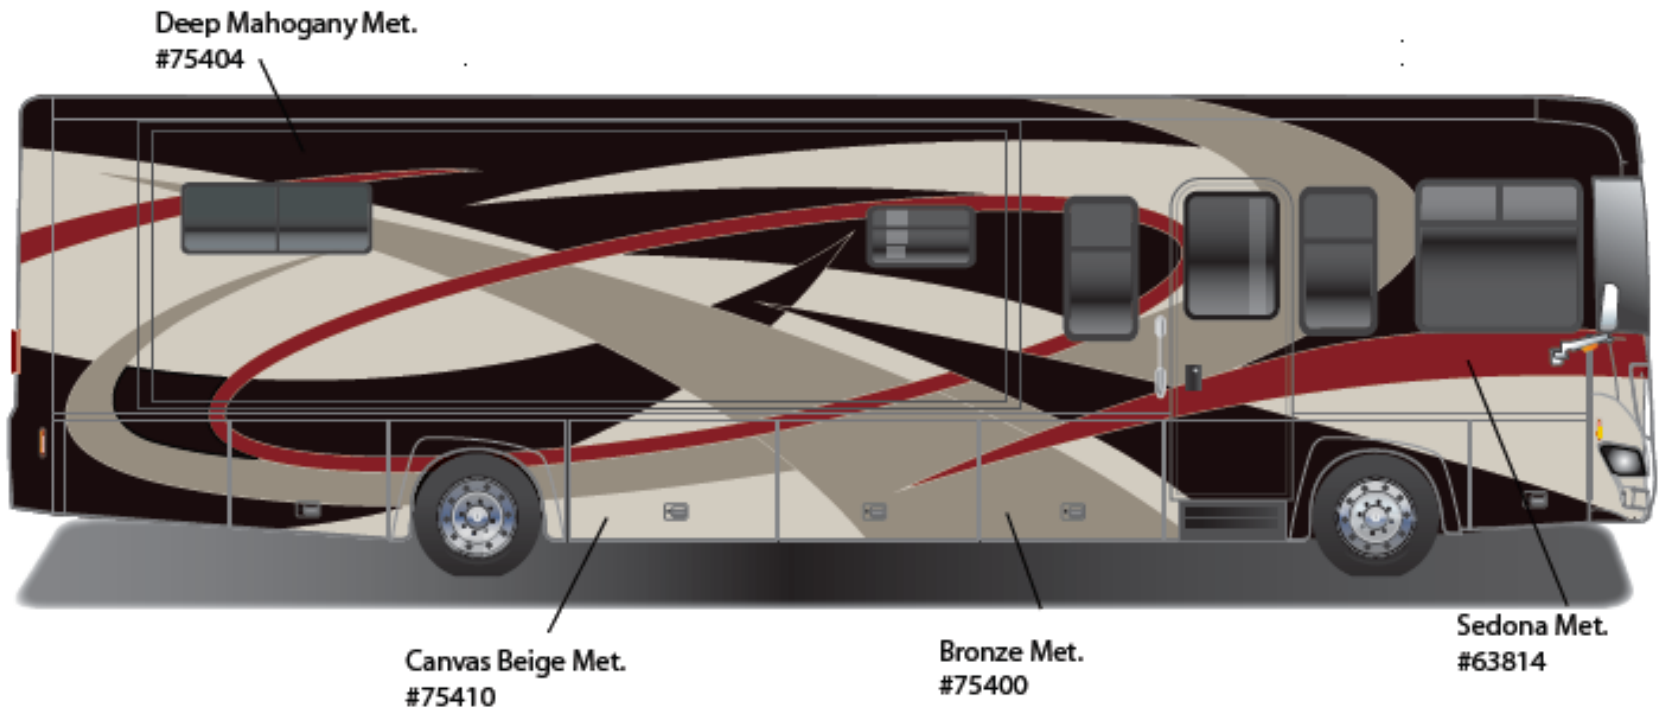

**2009 DESTINATION w/FULL BODY PAINT PACKAGE 27A – painted by CDI**

**2009 Destination  
Deep Mahogany**

**2009 DESTINATION w/FULL BODY PAINT PACKAGE 92A – *Painted by CDI***

**2009 Destination  
Pyrite**