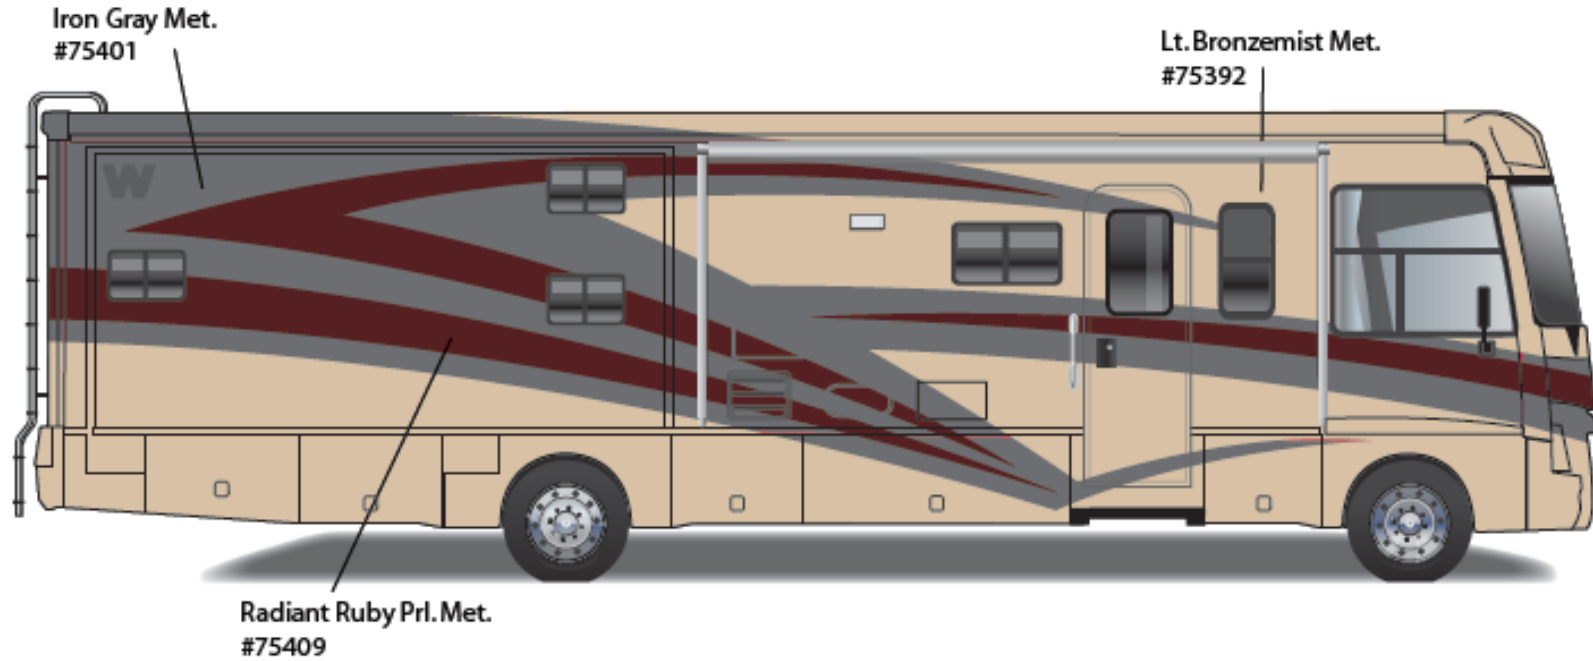

2009 SIGHTSEER w/FULL BODY PAINT PACKAGE 24C – *Painted by CDI*

**2009 Sightseer
Crimson Charcoal**