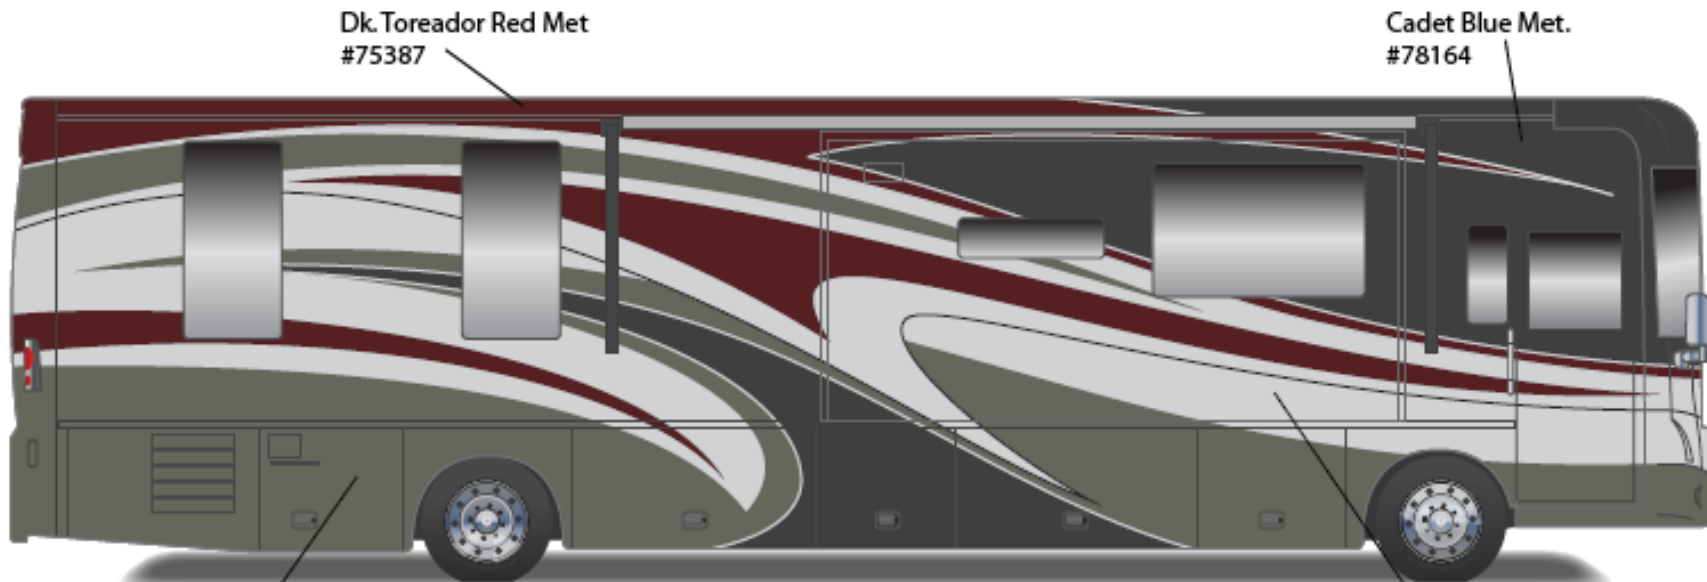

Iron Gray Met.  
#75401

Dk. Toreador Red. Met.  
#75387

Med. Gold Met.  
#75395

**2009 TOUR**  
Iron Range

**2009 VECTRA w/FULL BODY PAINT PACKAGE 24B – painted by CDI**

Bright Platinum Met.  
#75352

Silver Met.  
#49680